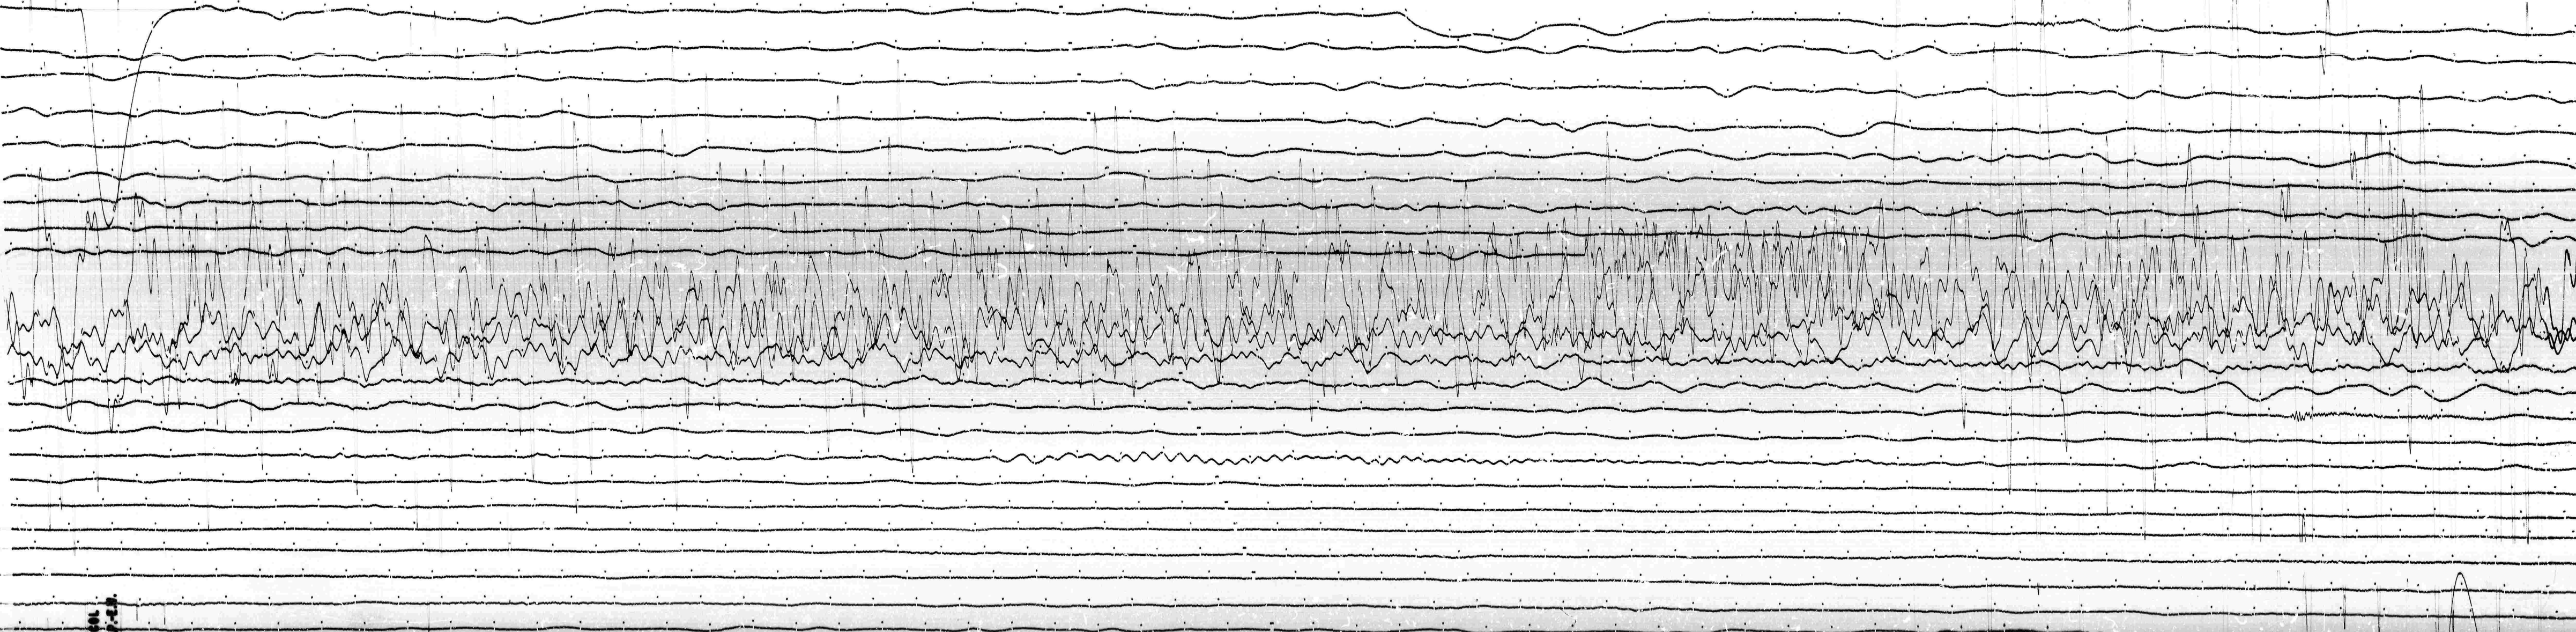

STATION CA-COMPE-WATE-1-24-GRND. MOT. AT GCT
ON 12/26 GCT. OFF. 1119 GCT. CORR. AT GCT
DAL CUR. 262 MT. CONST. 1016 MAG. 1610 TO 2018.022

col
L-11