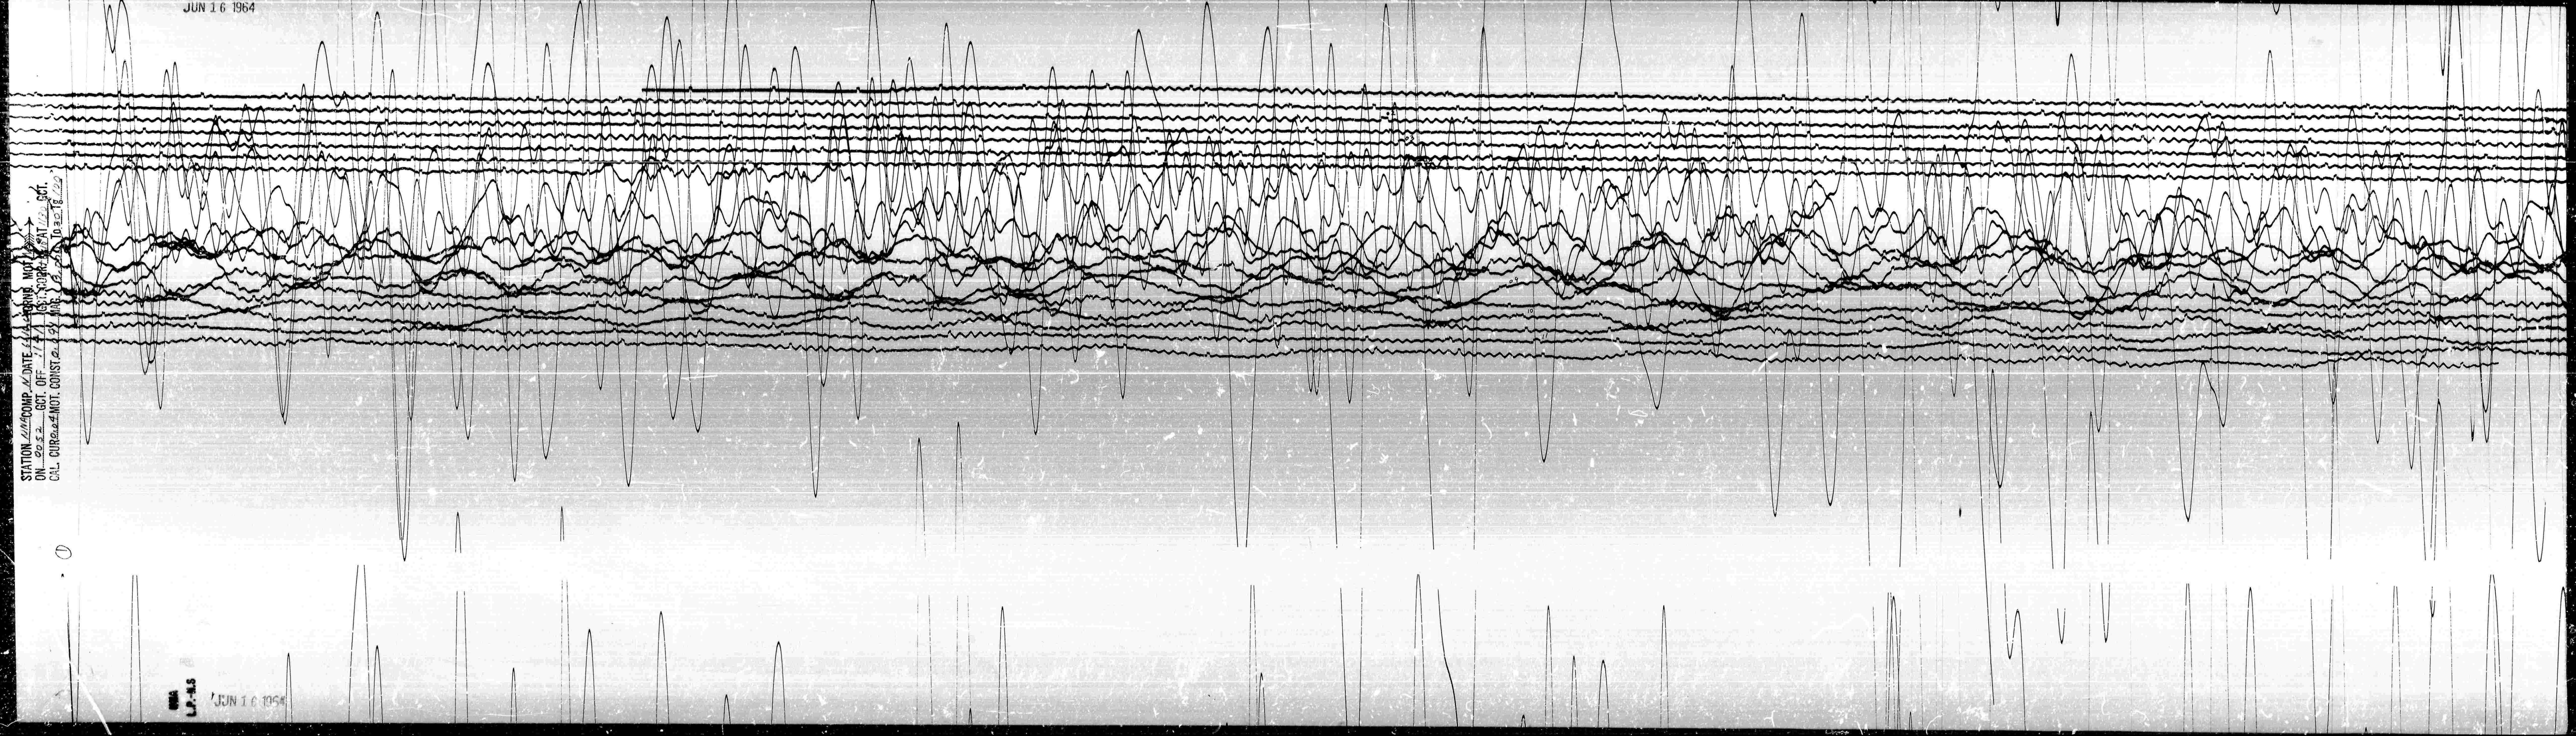

JUN 16 1964

STATION 111 COMP. DATE 11/11/64 CORRE. MOT. 11/11/64
ON 20.52 GCT. OFF. 11/11/64 CORRE. MOT. 11/11/64 GCT.
CAL. CURR. 11/11/64 MOT. CONST. 11/11/64 MAG. 11/11/64

111
L.P.-115
JUN 16 1964