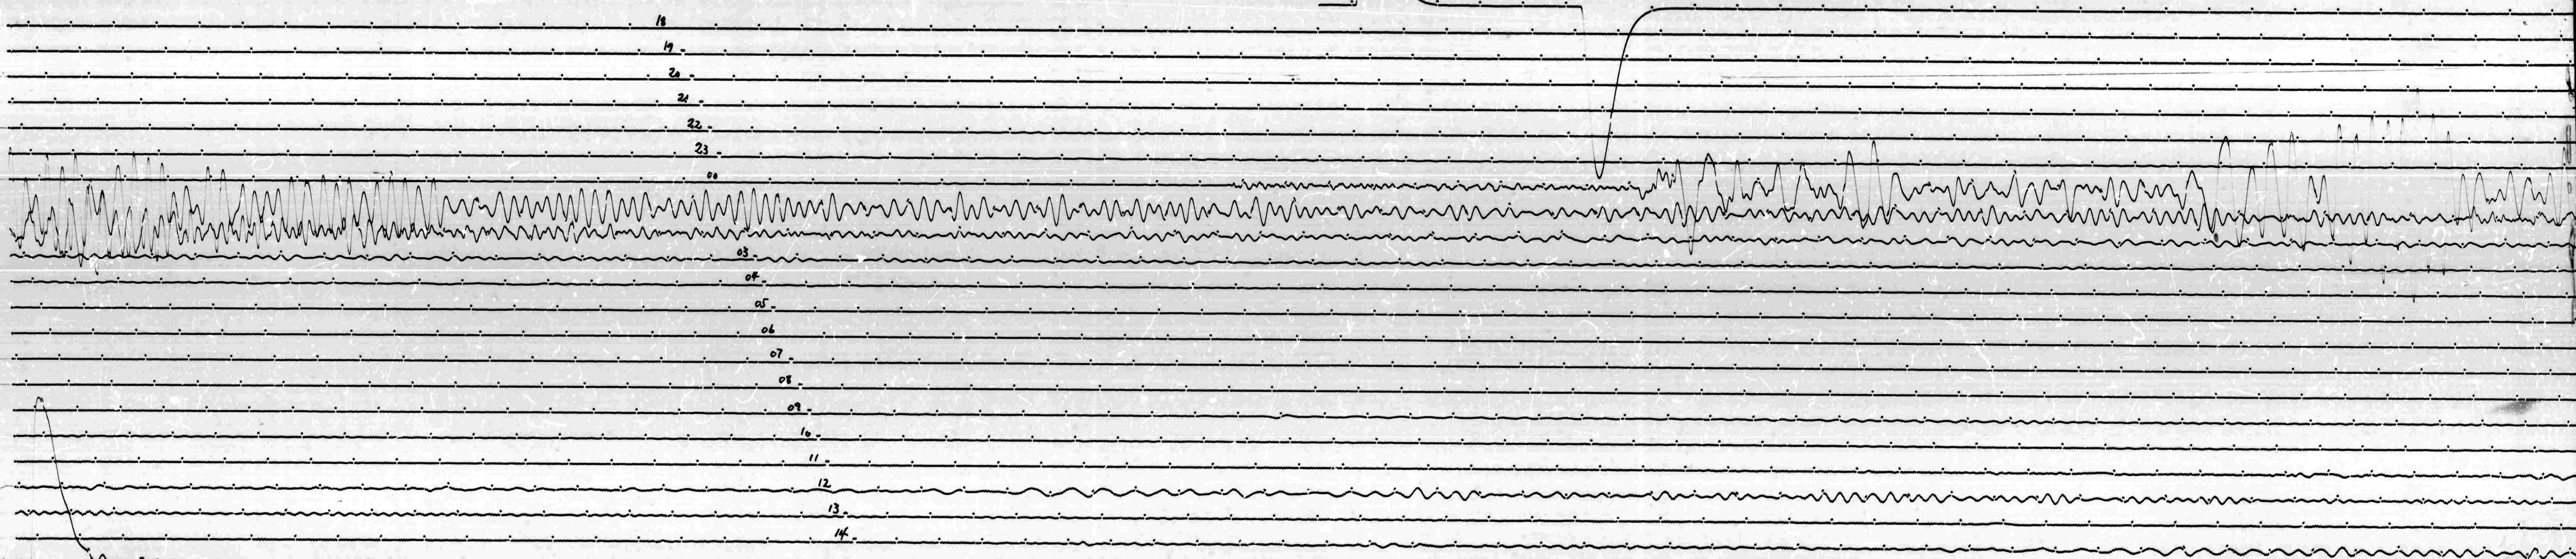

29 JUL 1967

STATION *KON* CCMP *EW* MAG *1.5K* CAL CUR *.2* G. *0.997* N/A  
 DATE ON *7-29-67* TIME ON *1716* CORR *0/0* MS @ GMT  
 DATE OFF *7-30-67* TIME OFF *1441* CORR *-50/0* MS @ GMT  
 To 15 Tg 100 Remarks:

GRAND (MOT.)  

30 JUL 1967

7-1-67