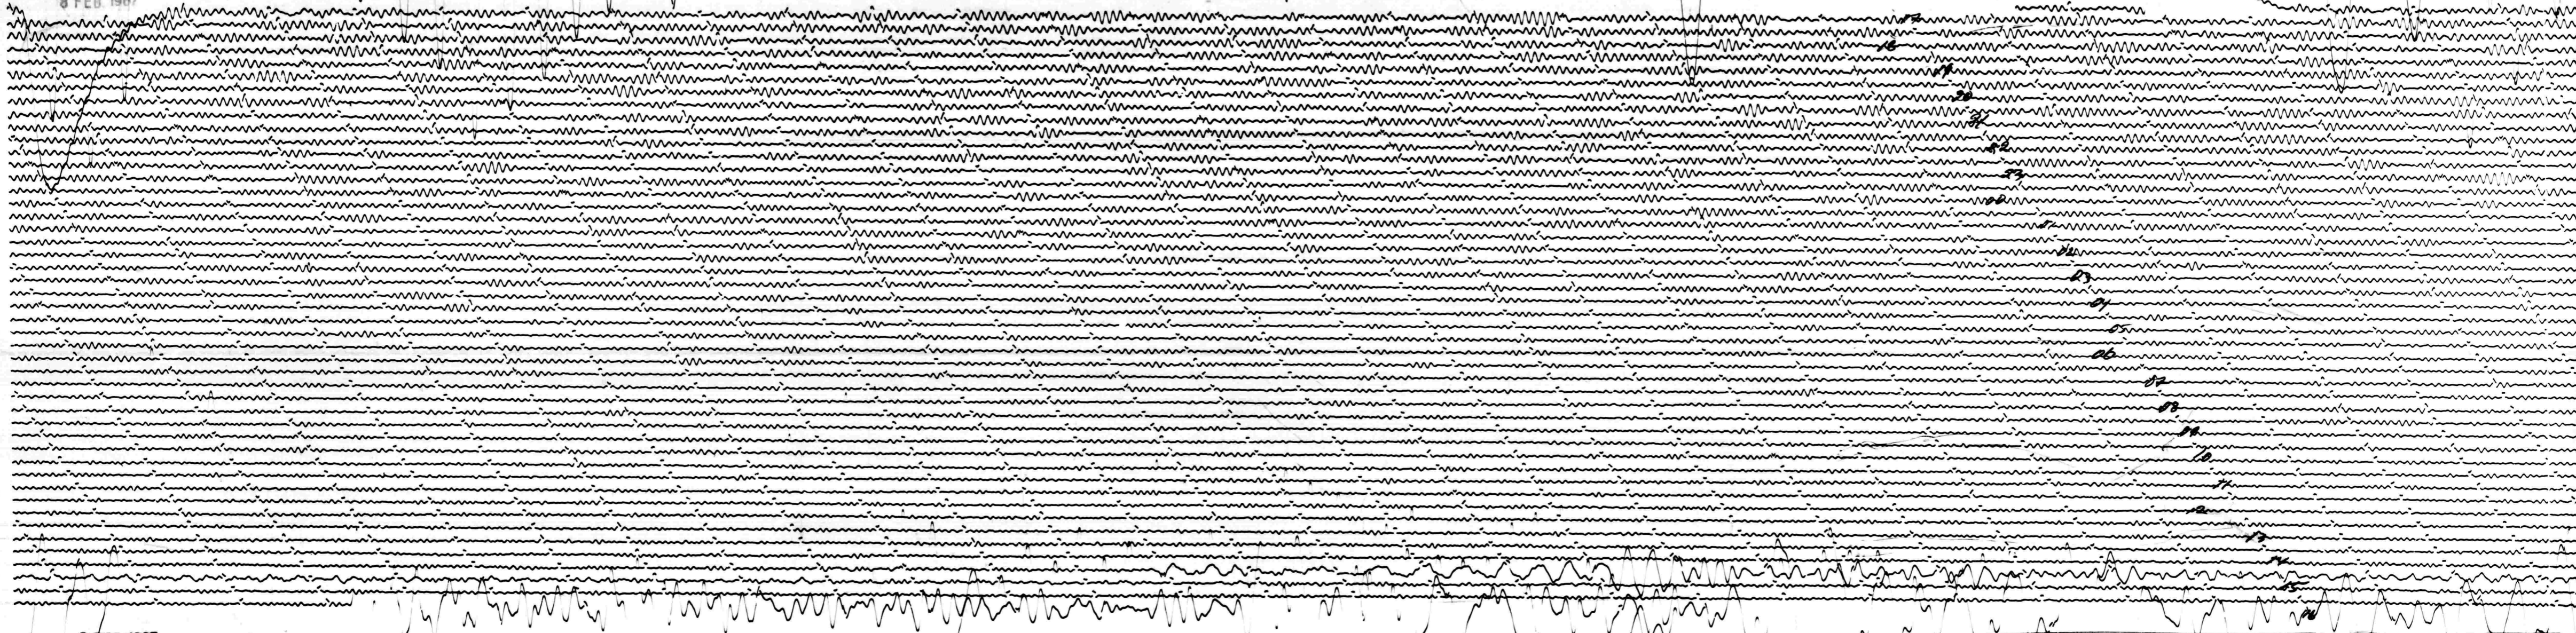

8 FEB 1967

9 FEB. 1967

STATION NDN COMP 2 MAG 1.5K CAL CUR. 2 G-NDN/A
 DATE OF 2-8-67 TIME OF 1631 CORR -50.0 MS @ 16 GMT
 DATE OF 2-9-67 TIME OF 1626 CORR -40.0 MS @ 17 GMT
 To 15 of 60 Remarks:

GRAND MCT.