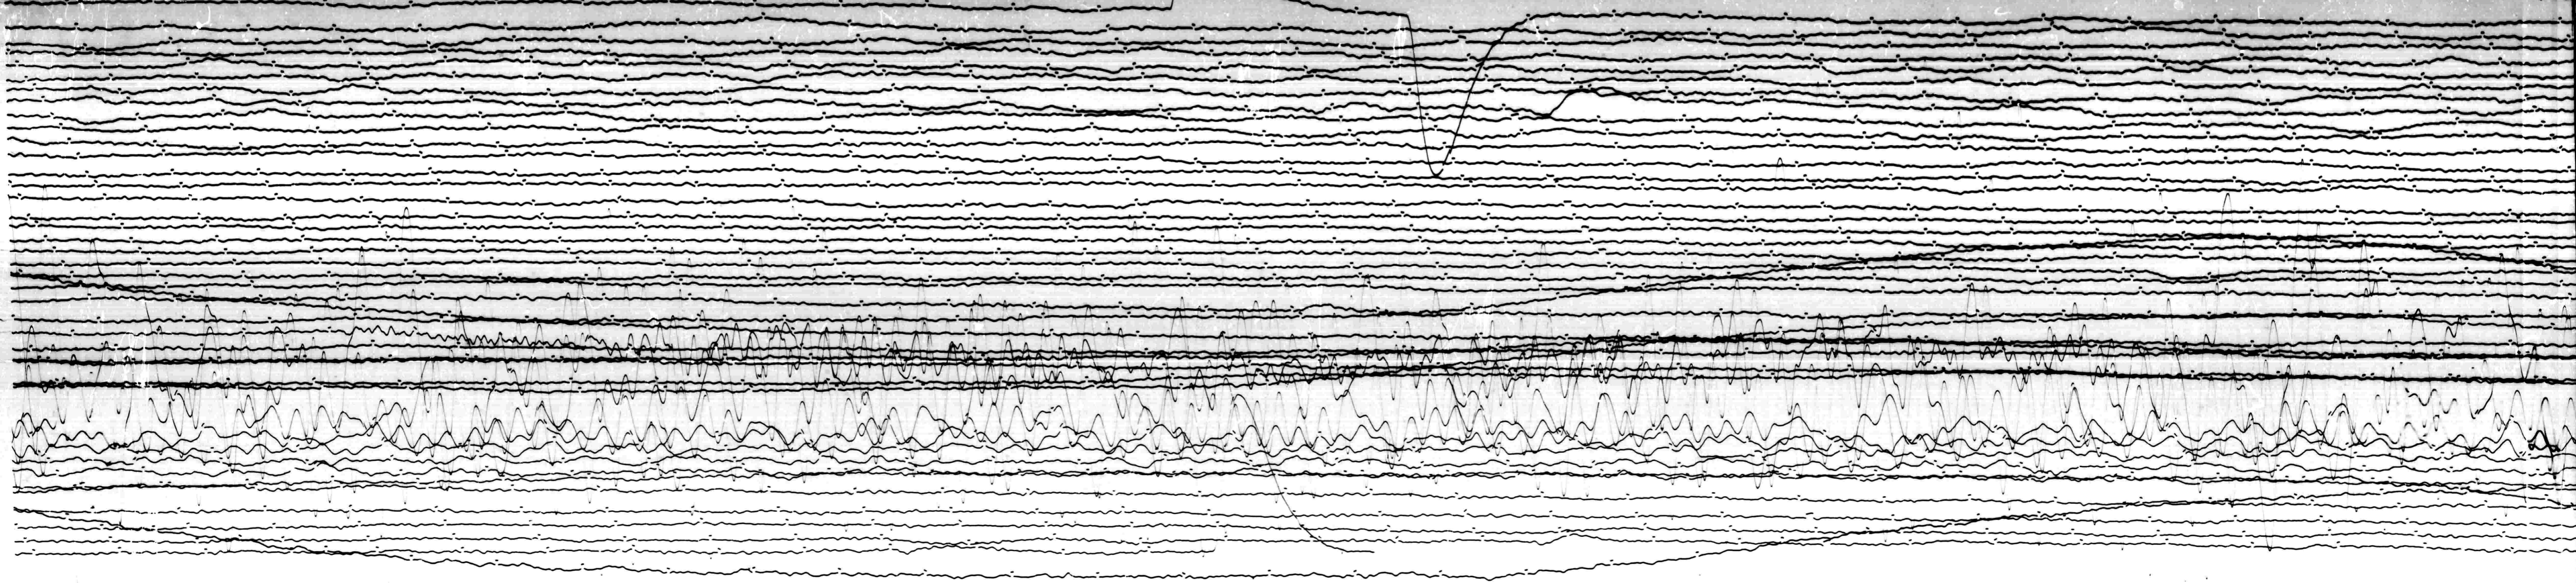

FEB 9 1967

FEB 9 1967

STATION *PTG* COMP *EN* MAG *3.000* C/P *0.1* G *-099* N/A
 DATE ON *FEB 9/67* TIME ON *00 43* C/P *-290* 0 *0930* GMT
 DATE OFF *FEB 9/67* TIME OFF *23 24* CORR *-200* 0 *0830* GMT
 To *15 18/00* Remarks: