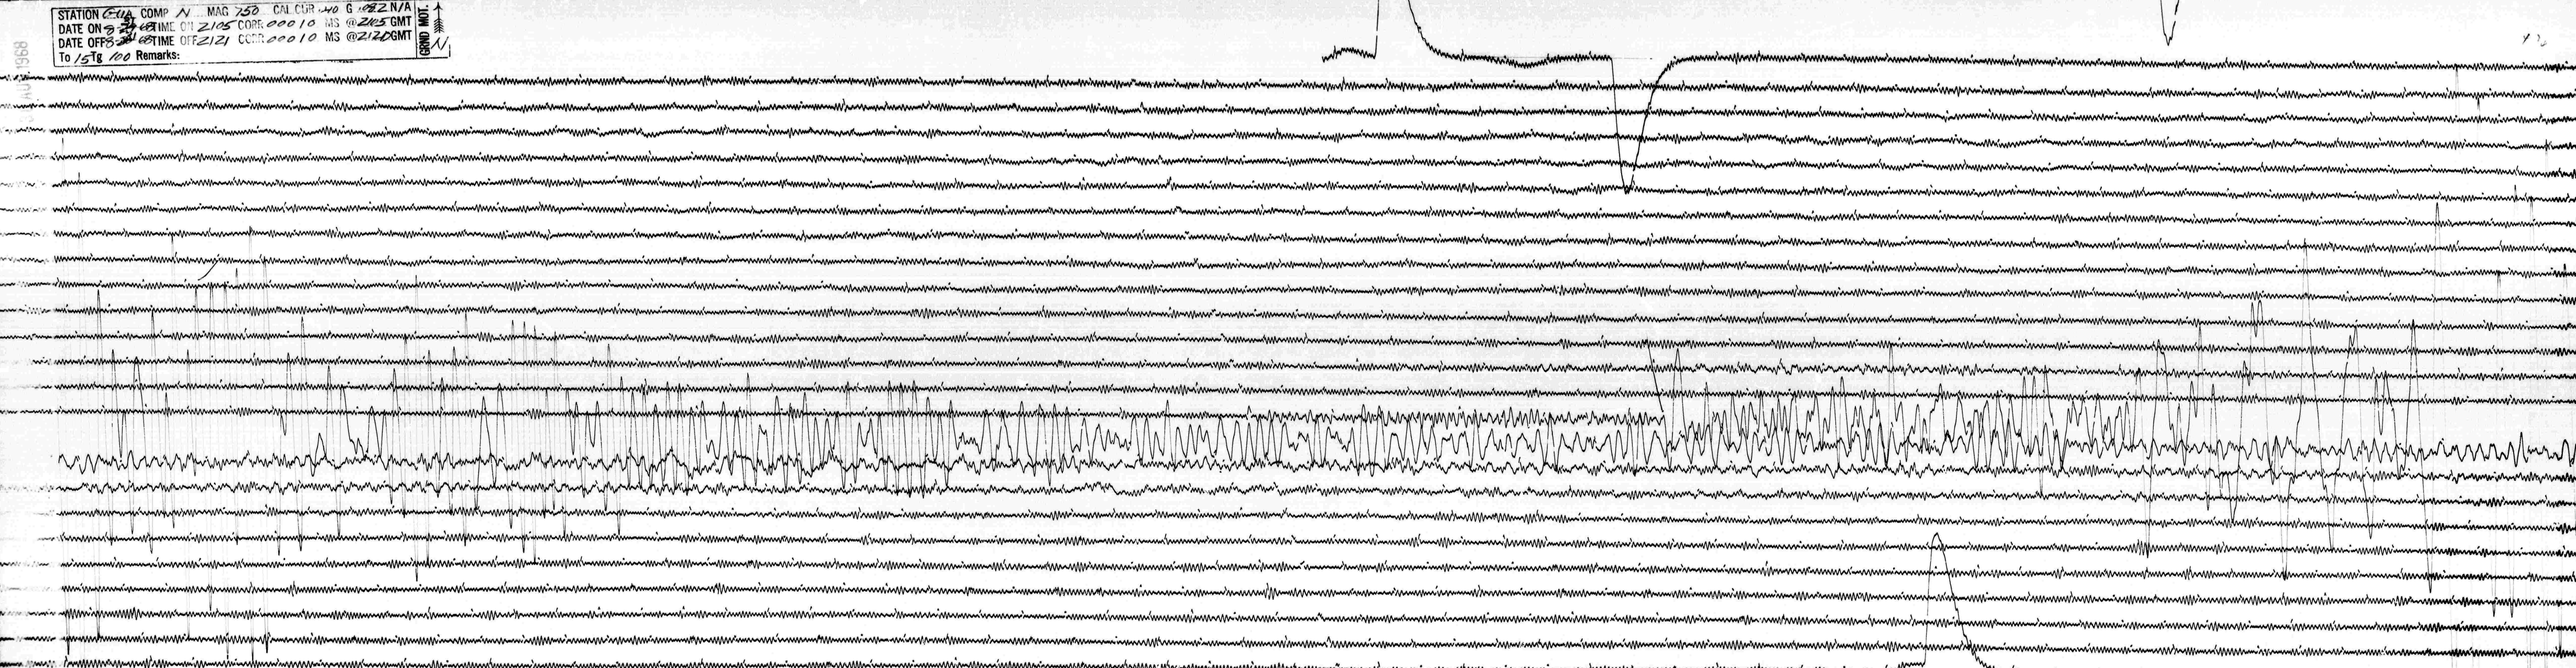

STATION CUA COMP N MAG 750 CAL CUR 40 G 082 N/A  
DATE ON 8-21 TIME ON 2105 CORR 00010 MS @ 245 GMT  
DATE OFF 8-21 TIME OFF 2121 CORR 00010 MS @ 2120 GMT  
To 15Tg 100 Remarks:

GRAND MOT. ↑

1968

31 AUG 1968