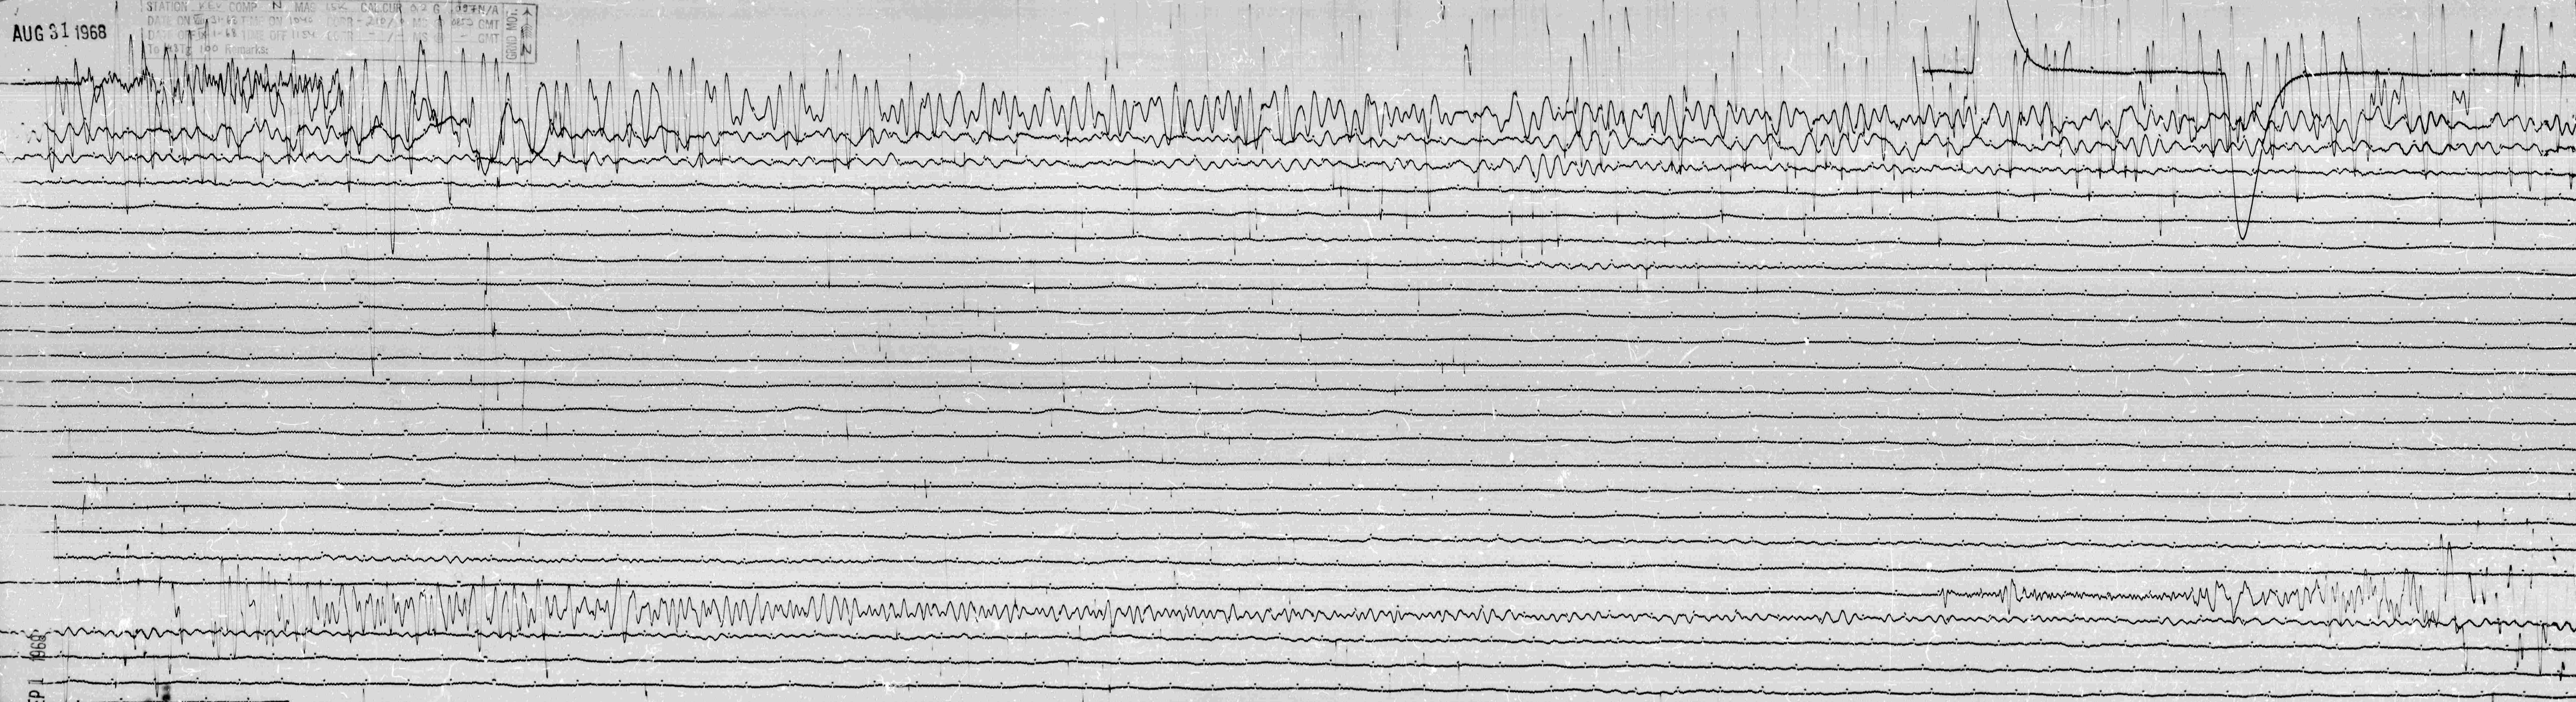

AUG 31 1968

STATION KEY COMP N MAS ISK CALCUR 0.2 G 097N/A  
DATE ON 31-43 TIME ON 1040 CORR -210/ MS 0833 GMT  
DATE OFF 1-48 TIME OFF 1154 CORR - / MS 0 GMT  
To 131g 100 Remarks:

GRAND MOT. ↑  
N

SEP 1 1968