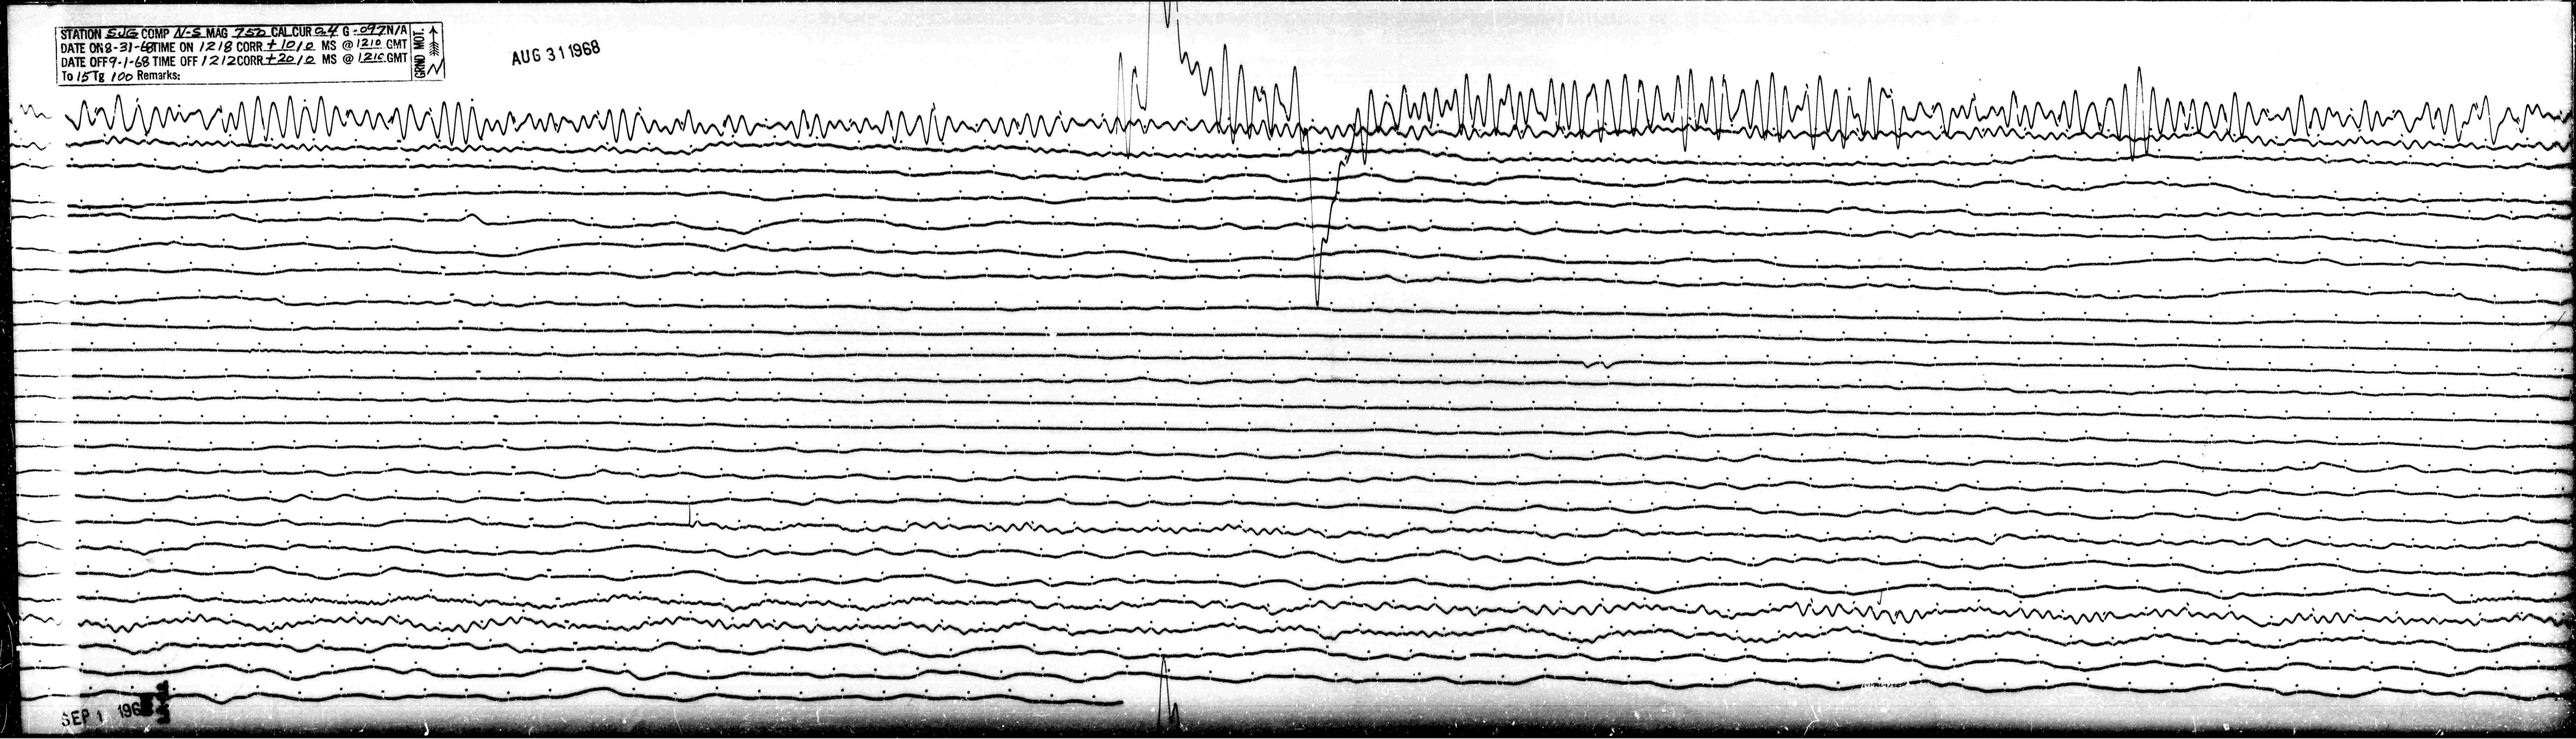

STATION *SJG* COMP *N-S* MAG *752* CAL CUR *2.4* G *0.97N/A*
DATE ON *8-31-68* TIME ON *1218* CORR *+1010* MS @ *1210* GMT
DATE OFF *9-1-68* TIME OFF *1212* CORR *+2010* MS @ *1215* GMT
To 15 Tg 100 Remarks:

GRND MOT. ↑
↓

AUG 31 1968

SEP 1 1968