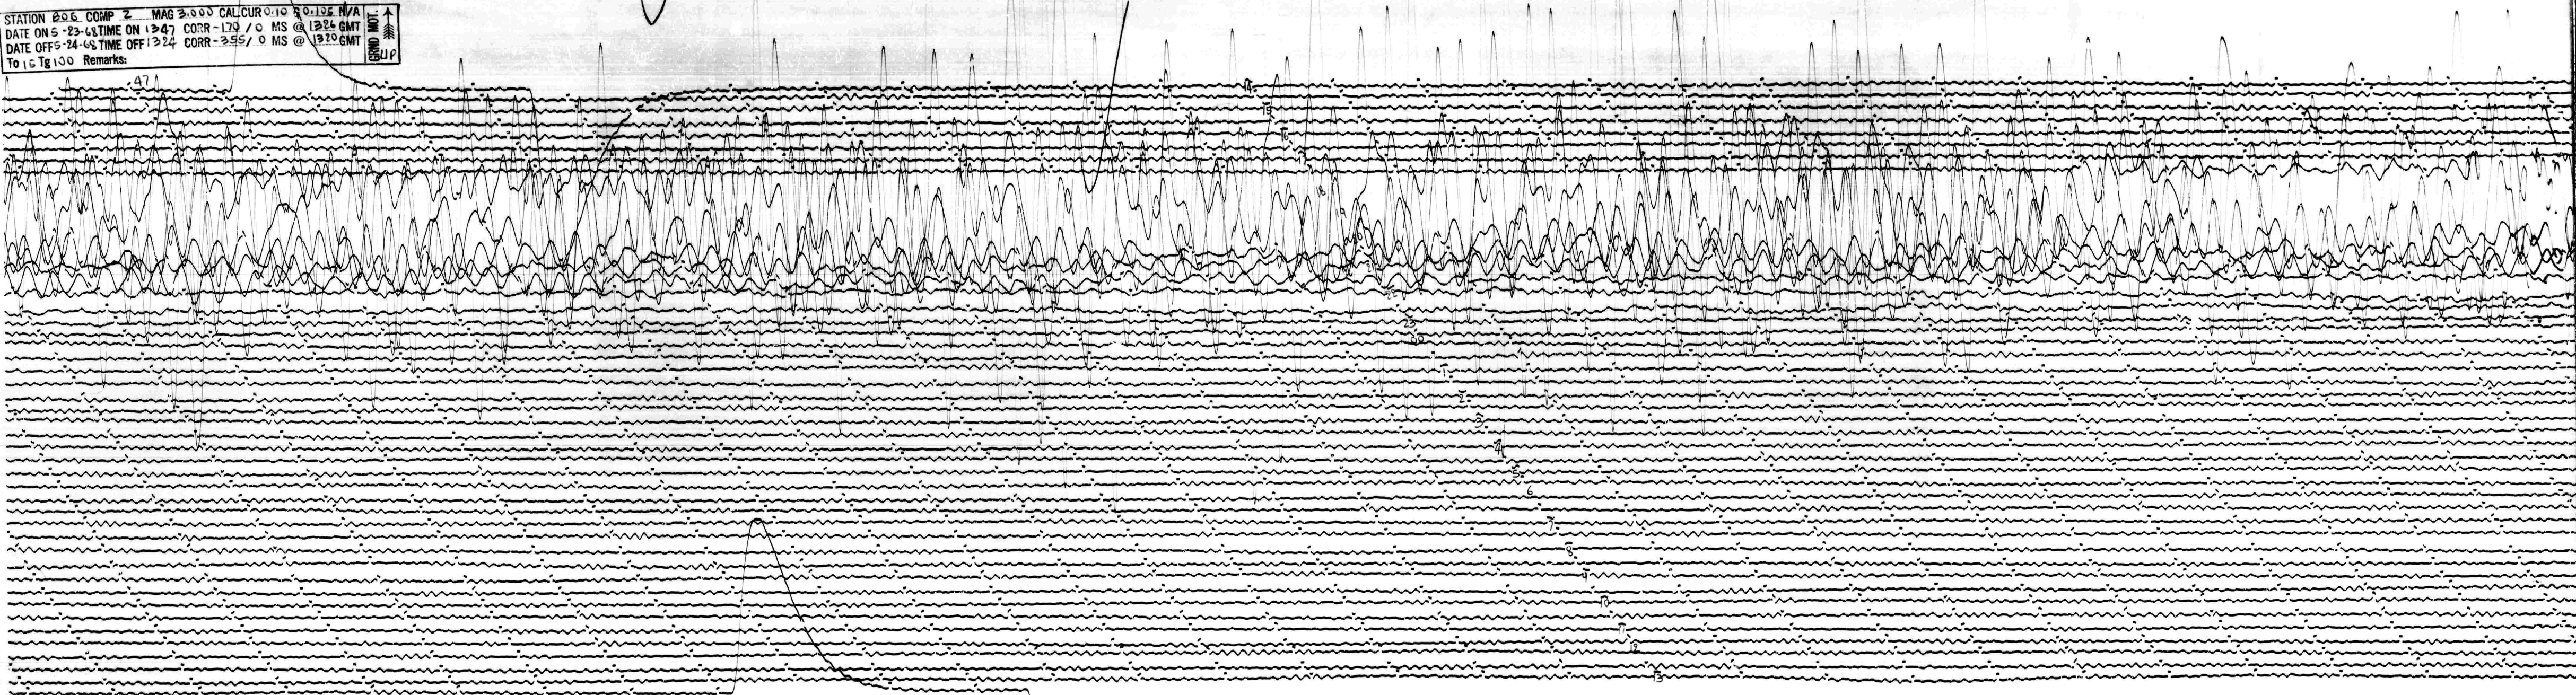

MAY 23 1960

STATION 206 COMP 2 MAG 3.000 CALCUR 0.10 50.195 N/A
DATE ON 5-23-68 TIME ON 1347 CORR -170 / 0 MS @ 1324 GMT
DATE OFF 5-24-68 TIME OFF 1324 CORR -255 / 0 MS @ 1320 GMT
To 15 Tg 100 Remarks:

GRAND MOT. ↑
CLIP

MAY 24 1960

24