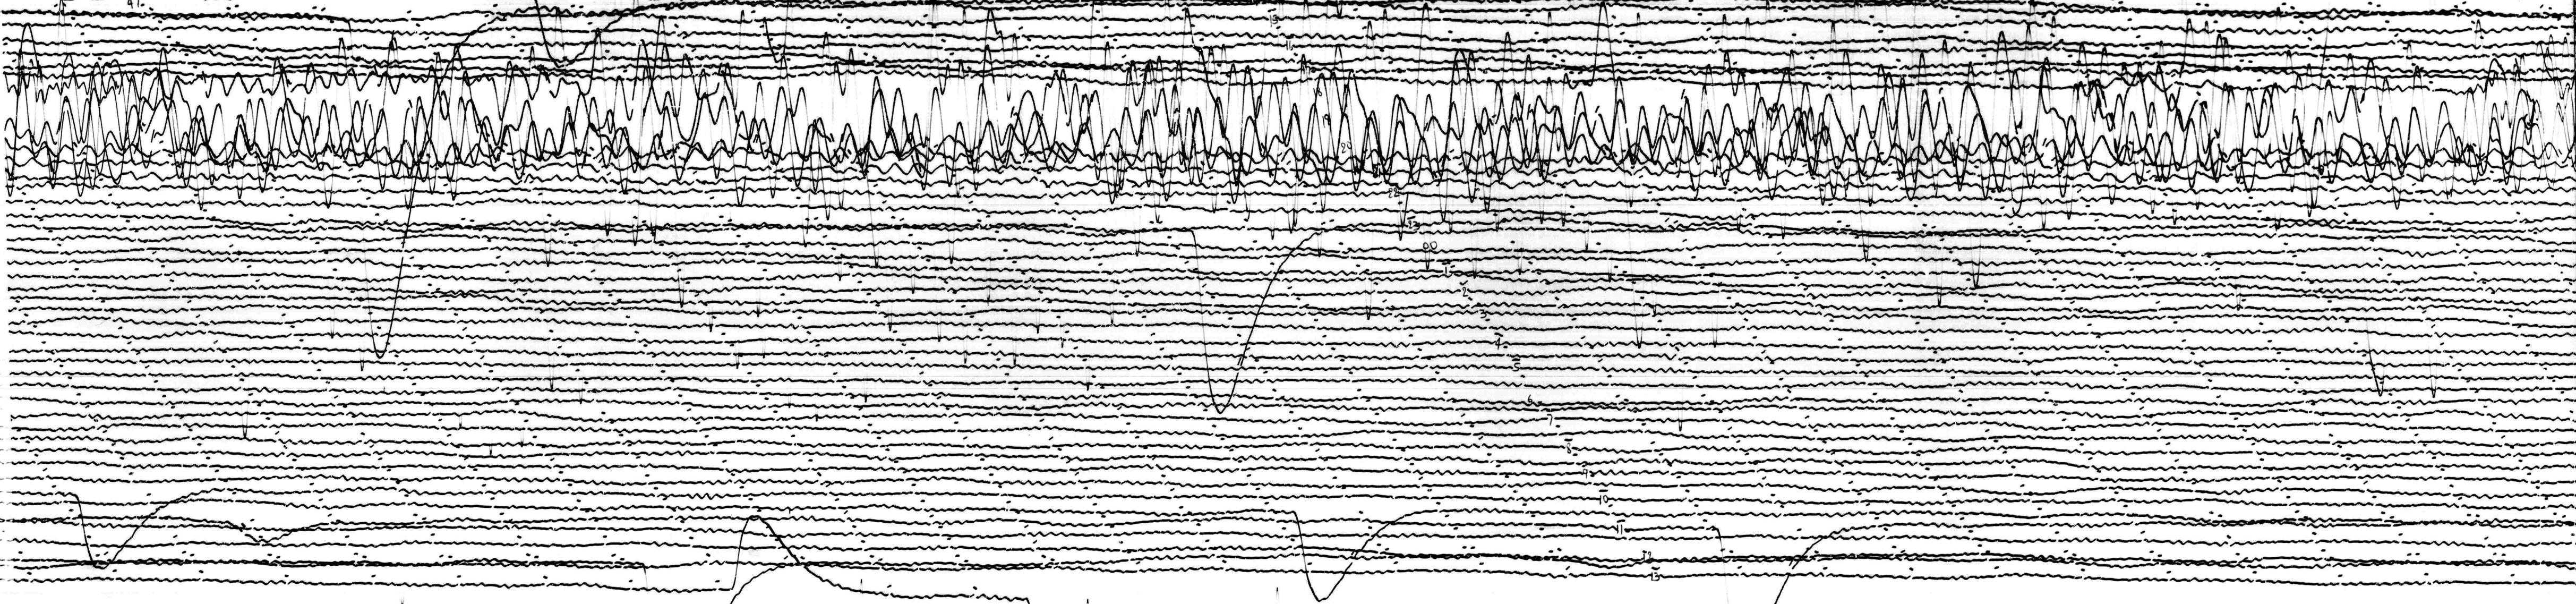

MAY 23 1968

STATION 206 COMP N MAG 12.500 BAL CUR 128 G 2.0 N/A
 DATE ON 5-23-68 TIME ON 1247 CORR -170/0 MS @ 1326 GMT
 DATE OFF 5-24-68 TIME OFF 1224 CORR -355/0 MS @ 1320 GMT
 To 15 Tg 100 Remarks: -

↑
 GRAND MOT.
 ↓

MAY 24 1968
 L.P.-82

24