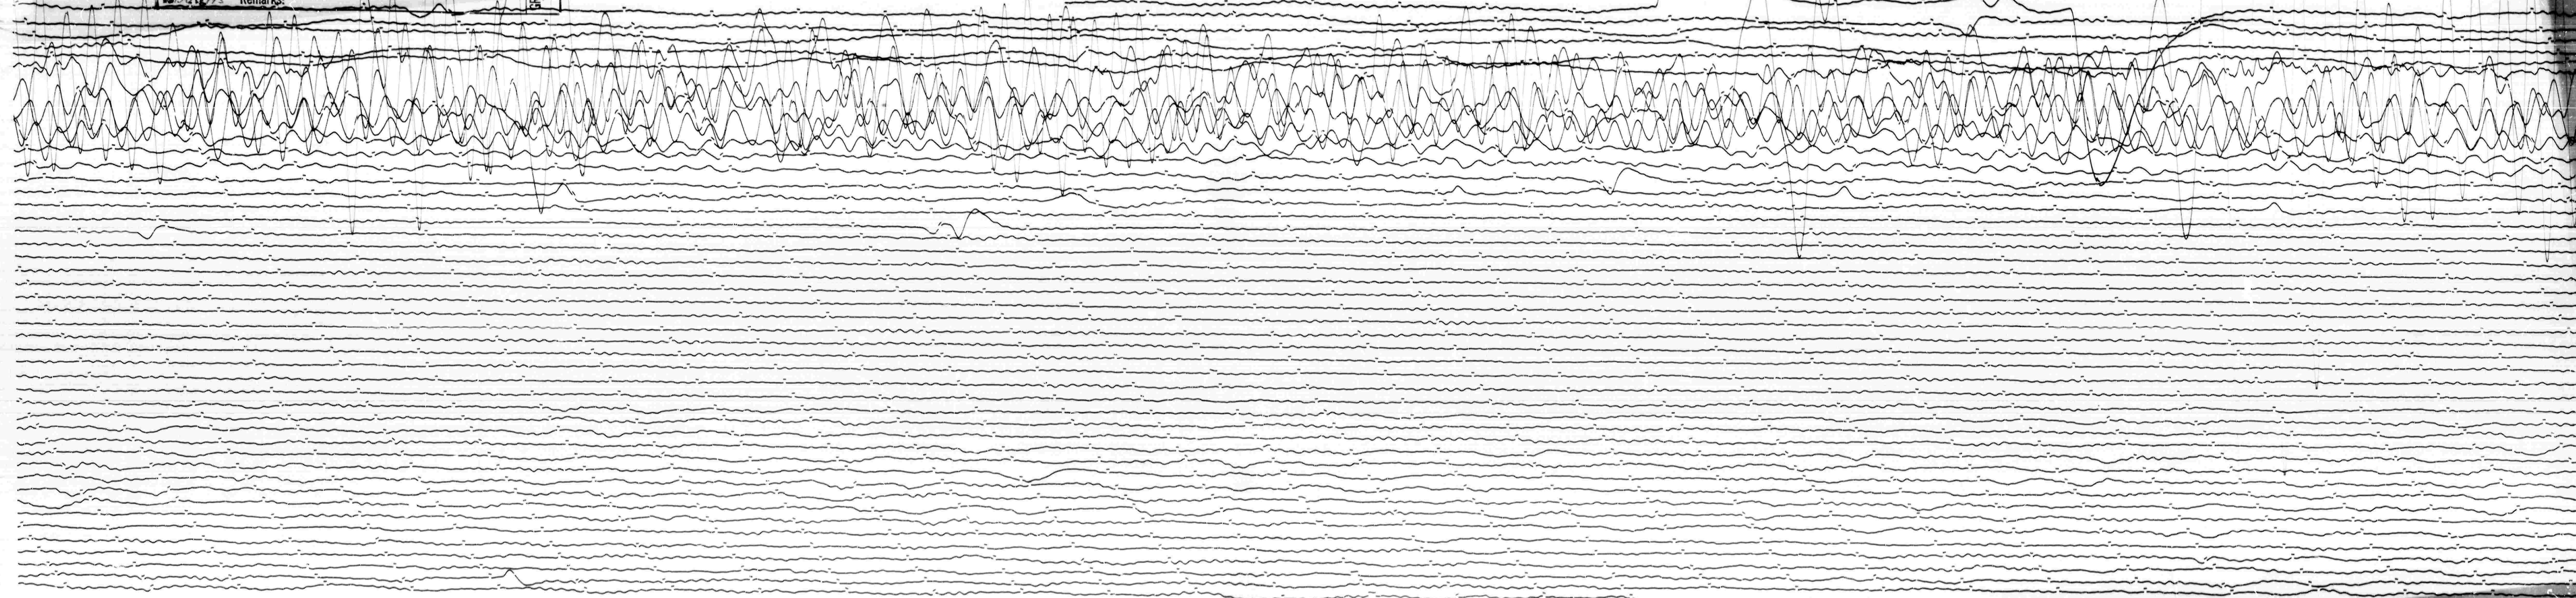

MAY 23 1968

STATION *Qui* COMP *E-W* MAG *1.500* CAL CUR *0.20 G* *0099* N/A
DATE ON *5-23-68* TIME ON *15:02^m* CORR *-30 / 0* MS @ *13.45* GMT
DATE OFF *5-24-68* TIME OFF *14:03^m* CORR *- / -* MS @ *13:50* GMT
105215775 Remarks:

GRND MOT. ↑

MAY 24 1968
L.P.-L.L.