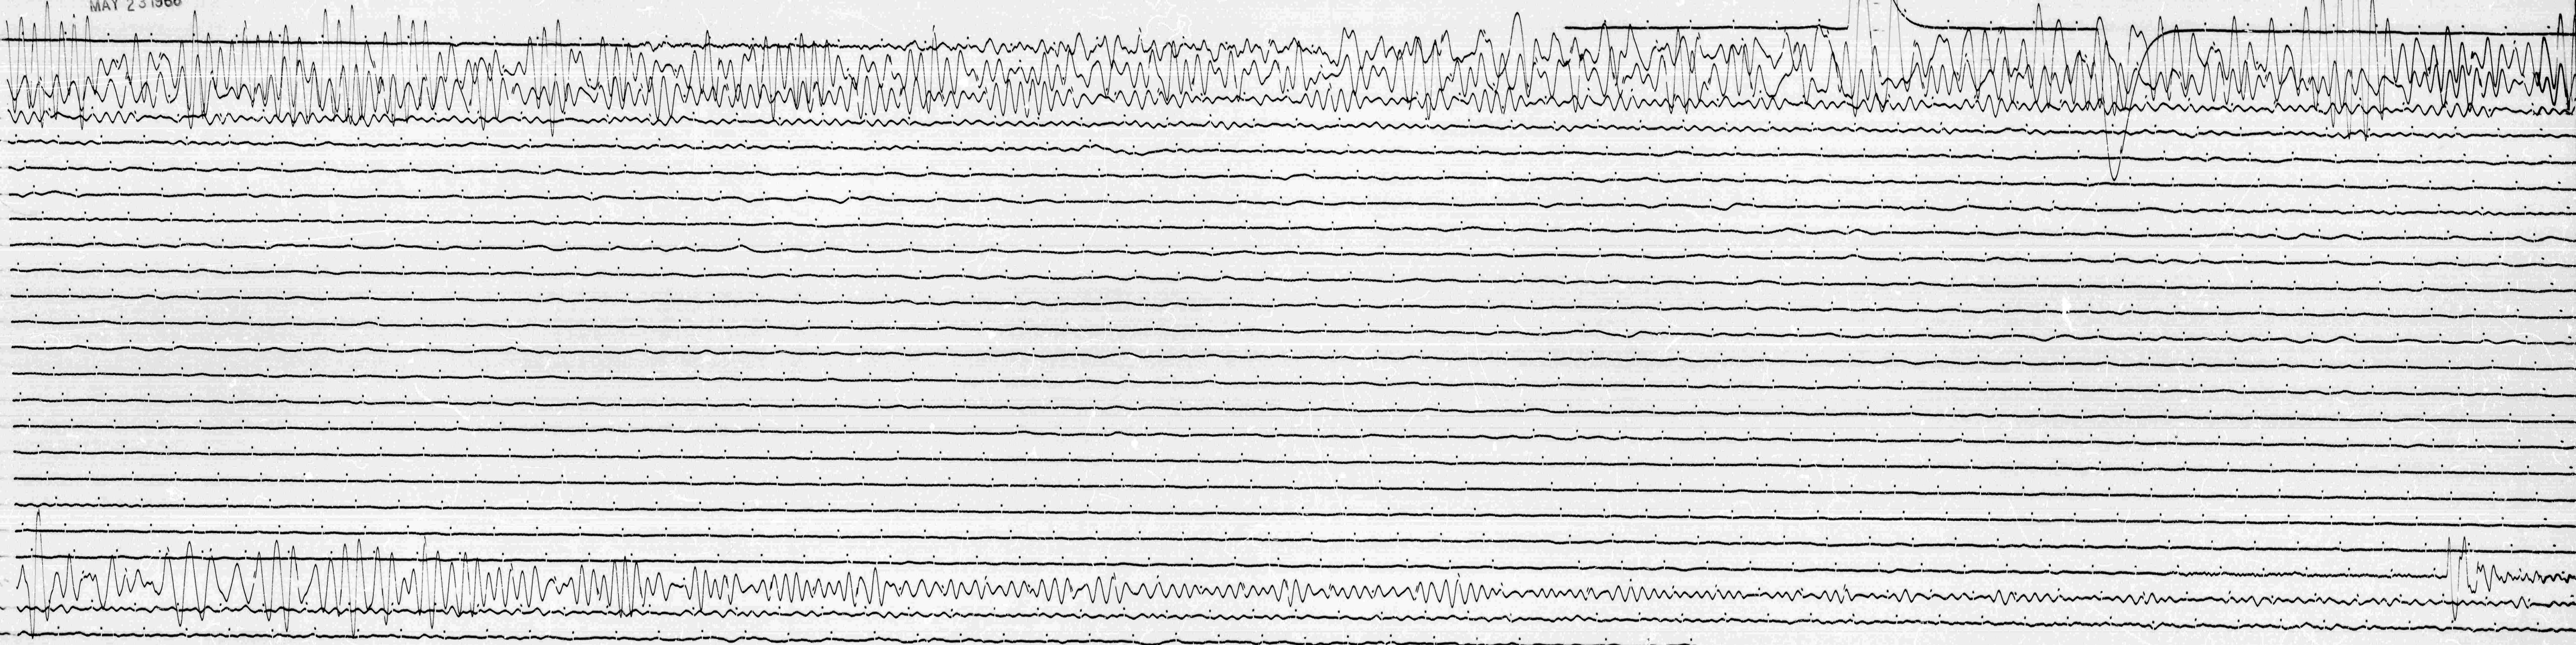

MAY 23 1968

601
L.P. 111

STATION COL COMP N MAG 1500 CAL CUR 200 G 093 N/A
 DATE ON 5/20/68 TIME ON 1706 CORR +07010 MS @ 1655 GMT
 DATE OFF 5/24/68 TIME OFF 1703 CORR +12010 MS @ 1655 GMT
 To 15 Tg 100 Remarks: