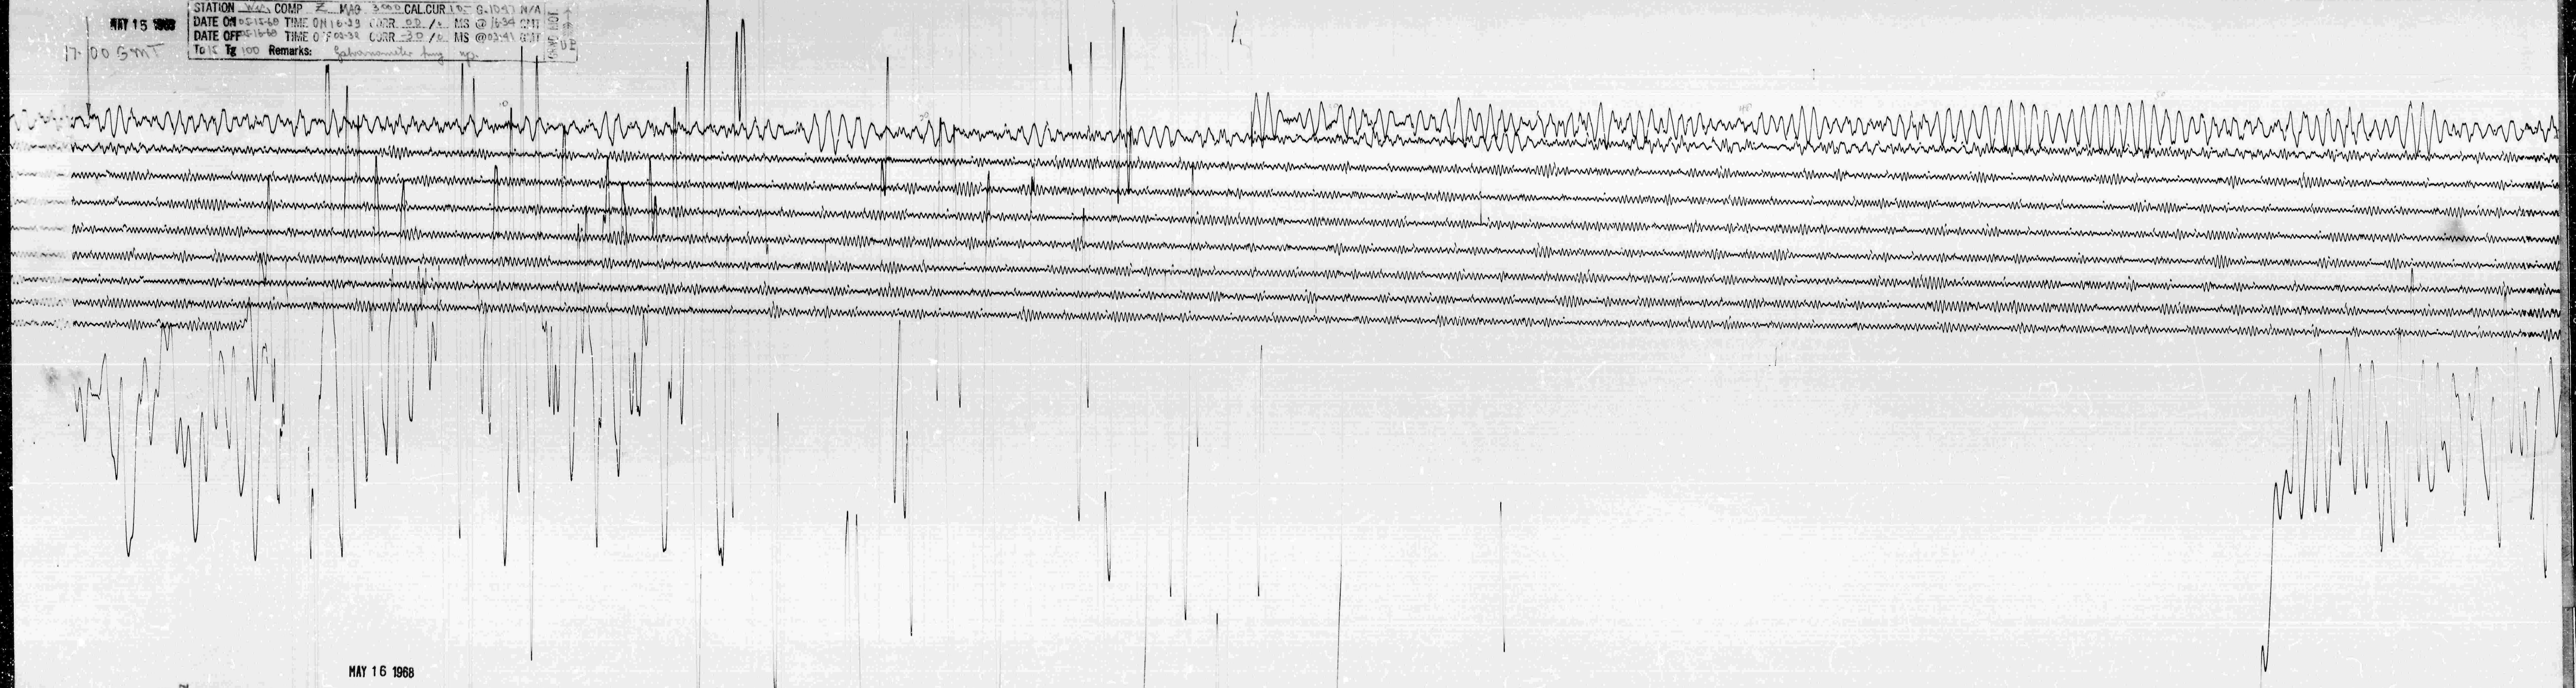

MAY 15 1968  
17:00 GMT

STATION *W4* COMP *Z* MAG *3000* CAL CUR *10* G-1097 N/A  
DATE ON *05-15-68* TIME ON *16:33* CORR. *0.2* / *1* MS @ *16:34* GMT  
DATE OFF *05-16-68* TIME OFF *03:32* CORR. *0.0* / *0* MS @ *03:41* GMT  
To 15 Tg 100 Remarks: *Seismometer temp up.*

↑  
↓  
↑  
↓

MAY 16 1968

WES  
L.P.-2