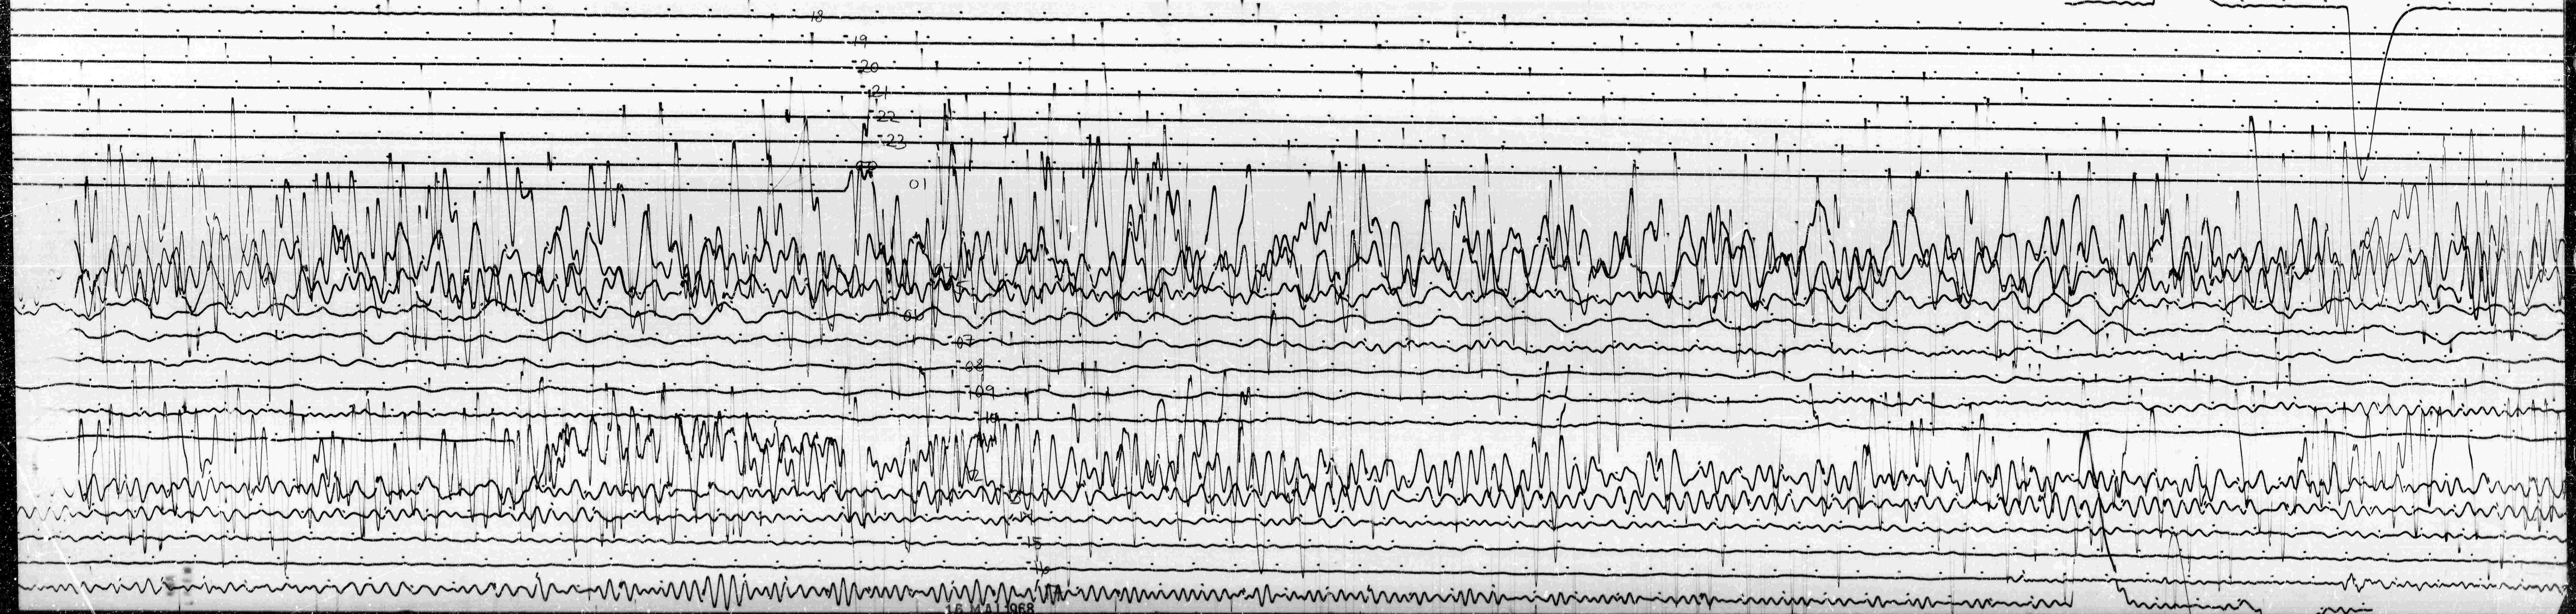

STATION NBS COMP EW MAG 750 CUR 4 00271 N/A  
DATE ON 5.15.68 TIME 1730 0 MS @ GMT  
DATE OFF 5.16.68 TIME 1732 -80/0 MS @ GMT  
To 15 Ig 100 Remarks:

GRAND MOT. ↑  
EW

15 MAI 1968

16 MAI 1968