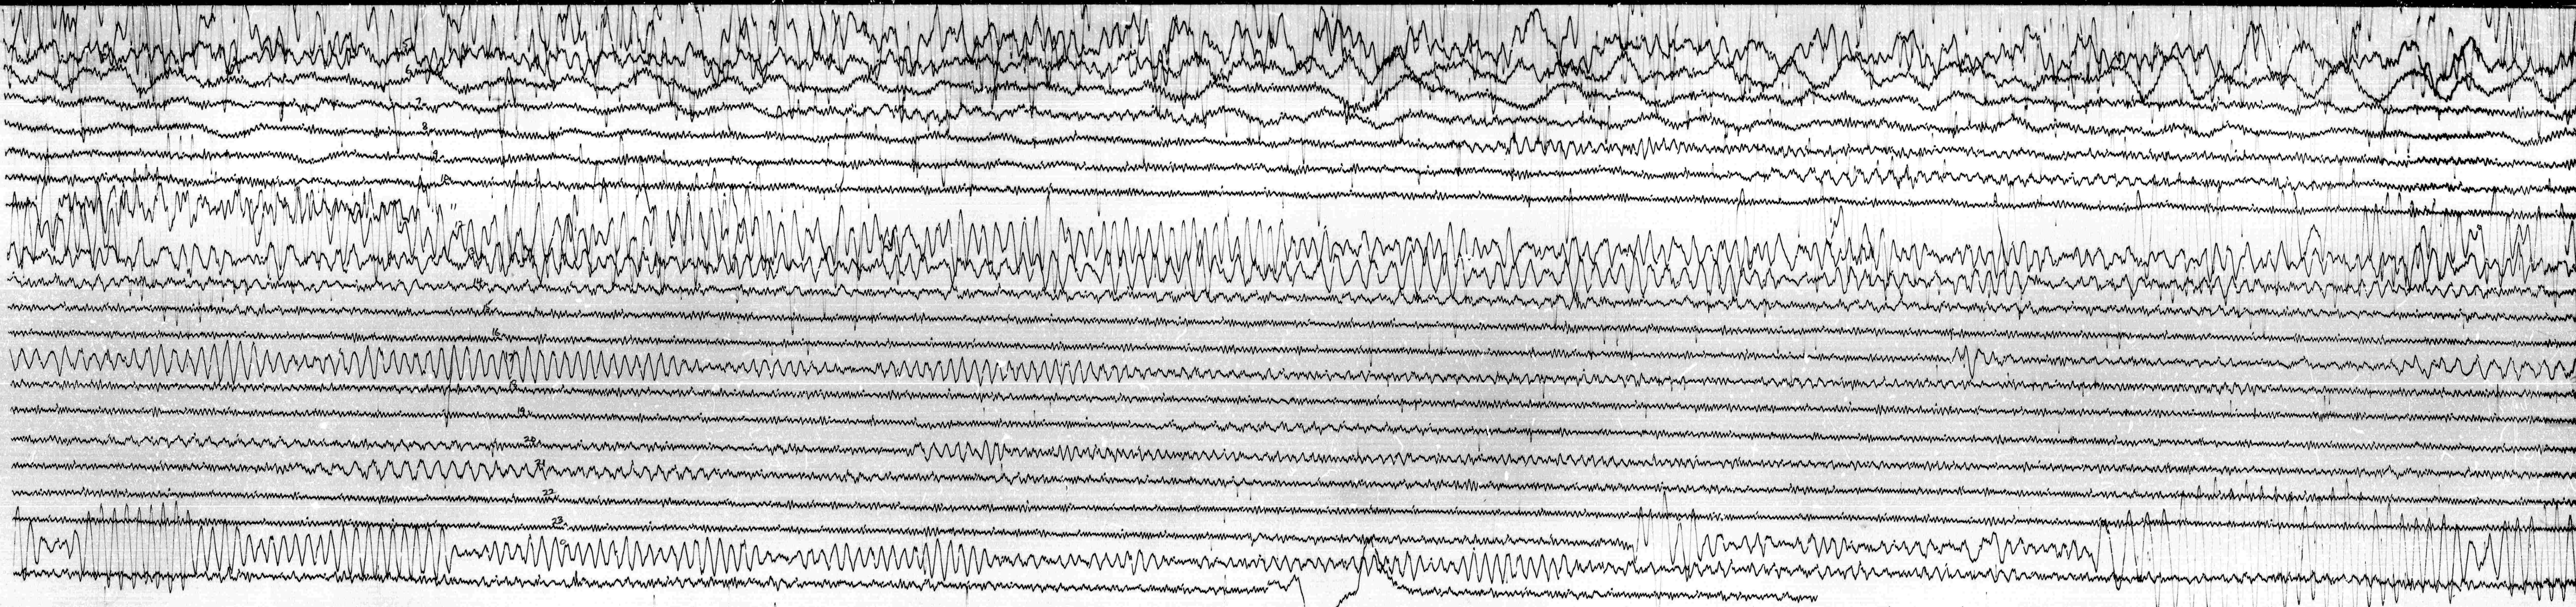

MAY 16 1968

MAY 17 1968

STATION AFI COMP N.S. MAG 7.5 0 CAL CUR 0.2 00.1024/A
 DATE 05-16-68 TIME 00:31 CORR +115 / 0 MS @ 01:20 GMT
 DATE 05-17-68 TIME 01:28 CORR +120 / 0 MS @ 01:23 GMT
 To 15 100 Remarks: