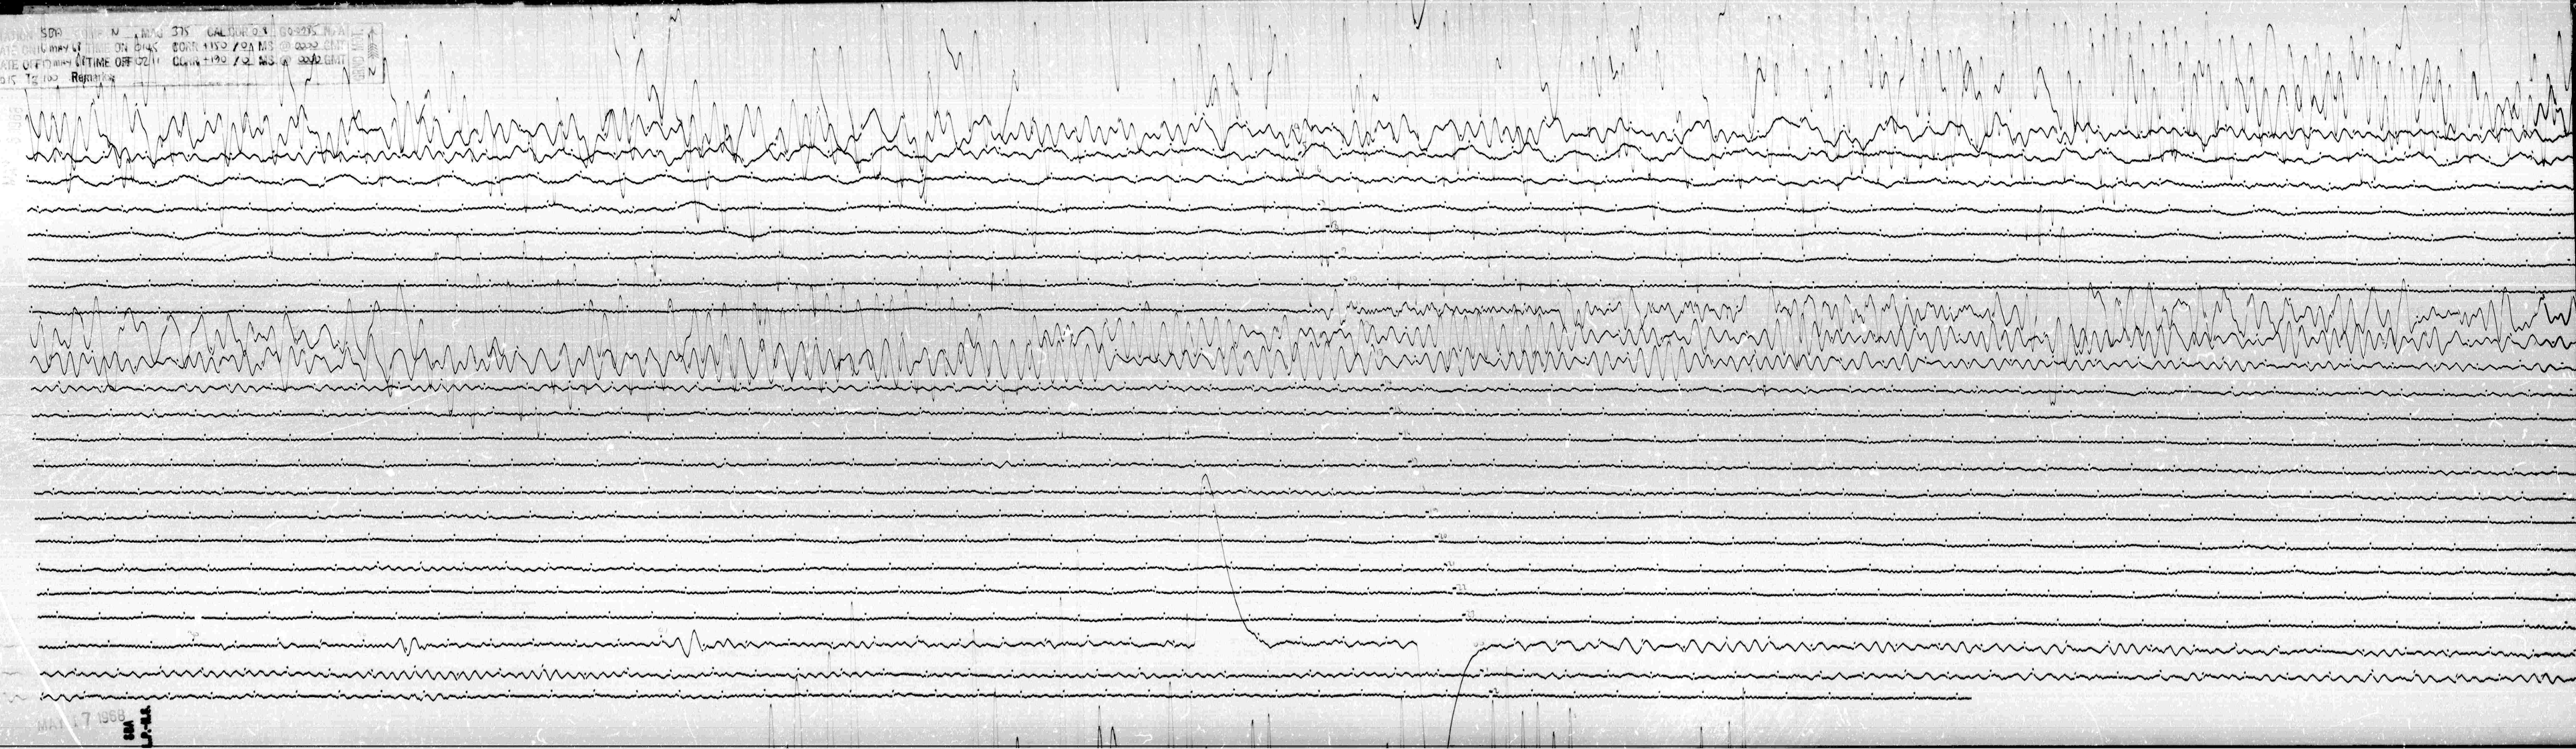

STATION SDP CORP N MAG 375 CAL COR 0.3 GO-2275 N/A
DATE CHIC MAY 17 TIME ON 0145 CORR +150 70A MS @ 0000 GMT
DATE OFF 17 MAY TIME OFF 0211 CORR +190 72 MS @ 0000 GMT
TO IS Tg 100 Remarks

3066

MAY 17 1968
SMA
LP-45