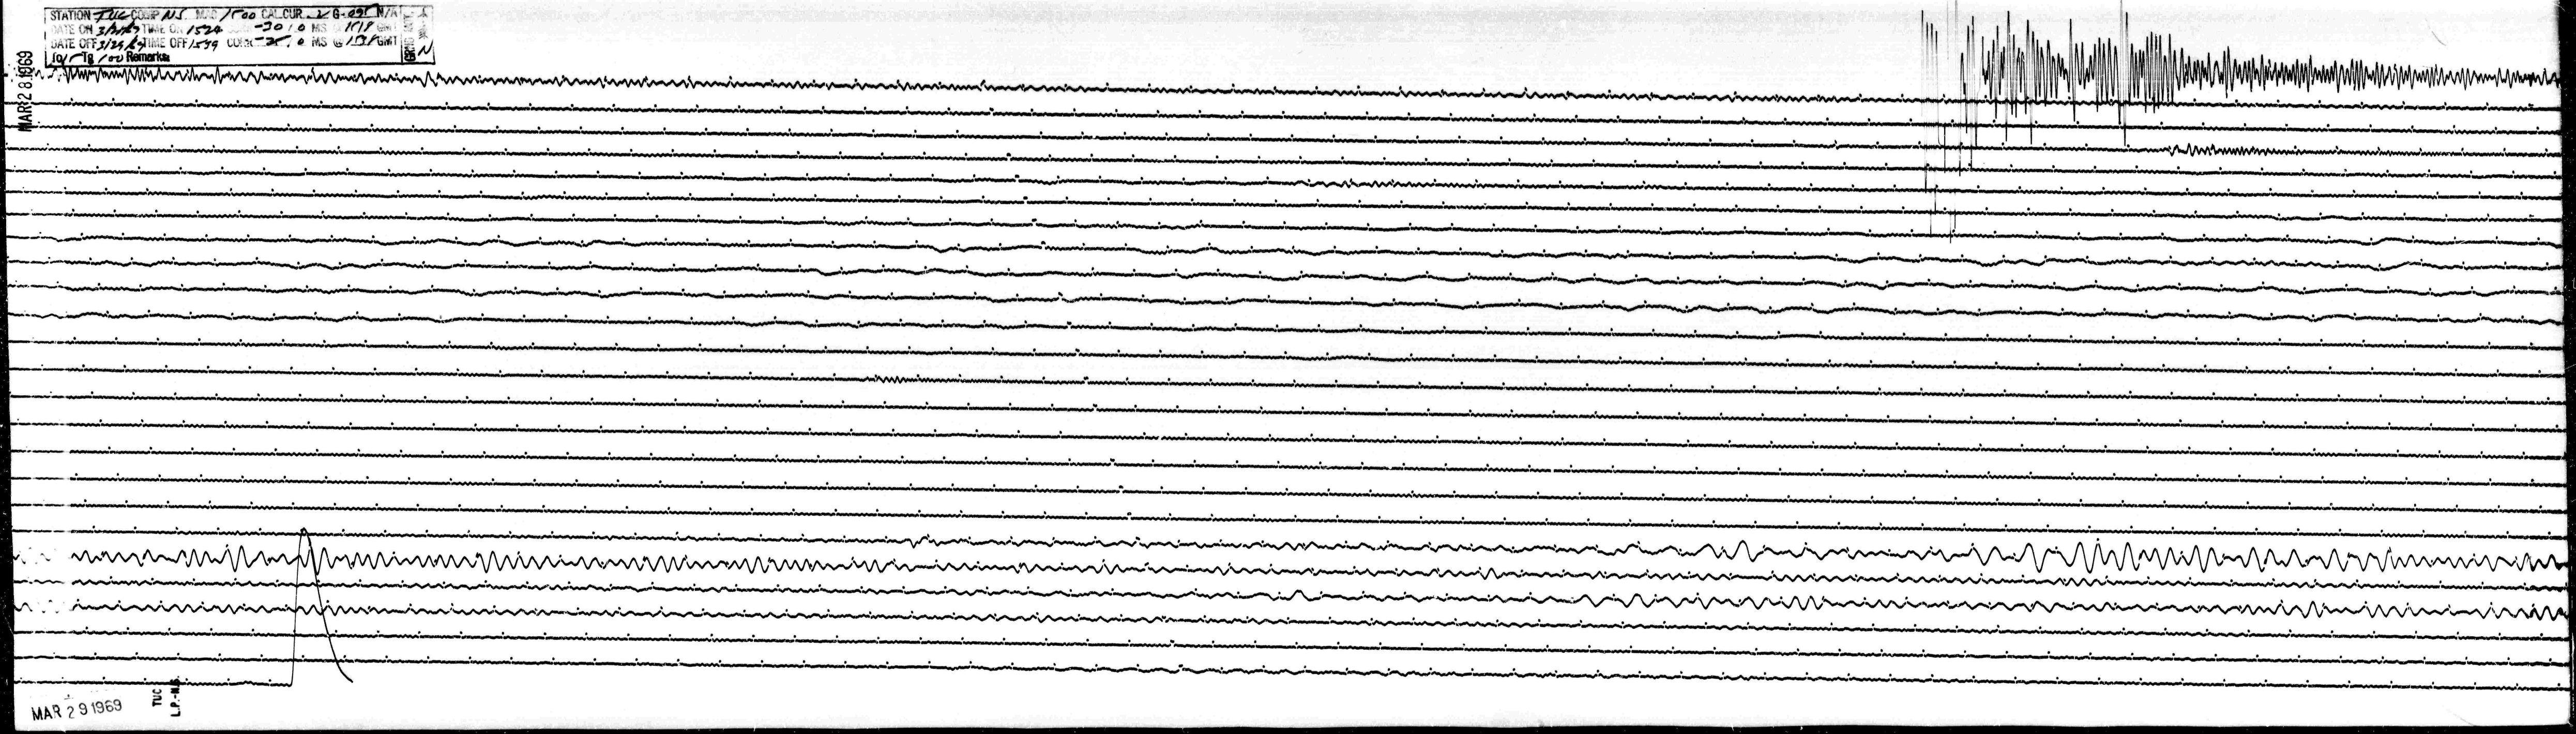

STATION TUG COMP NS MAR 1500 CAL CUR 2 G-091 N/A
DATE ON 3/25/69 TIME ON 1524 CORR -30.0 MS @ 1015 GWT
DATE OFF 3/25/69 TIME OFF 1559 CORR -2.0 MS @ 1015 GWT
1015 Tg 100 Remarks

CHRD INT. 2

MAR 28 1969

MAR 29 1969 TUG LP-11