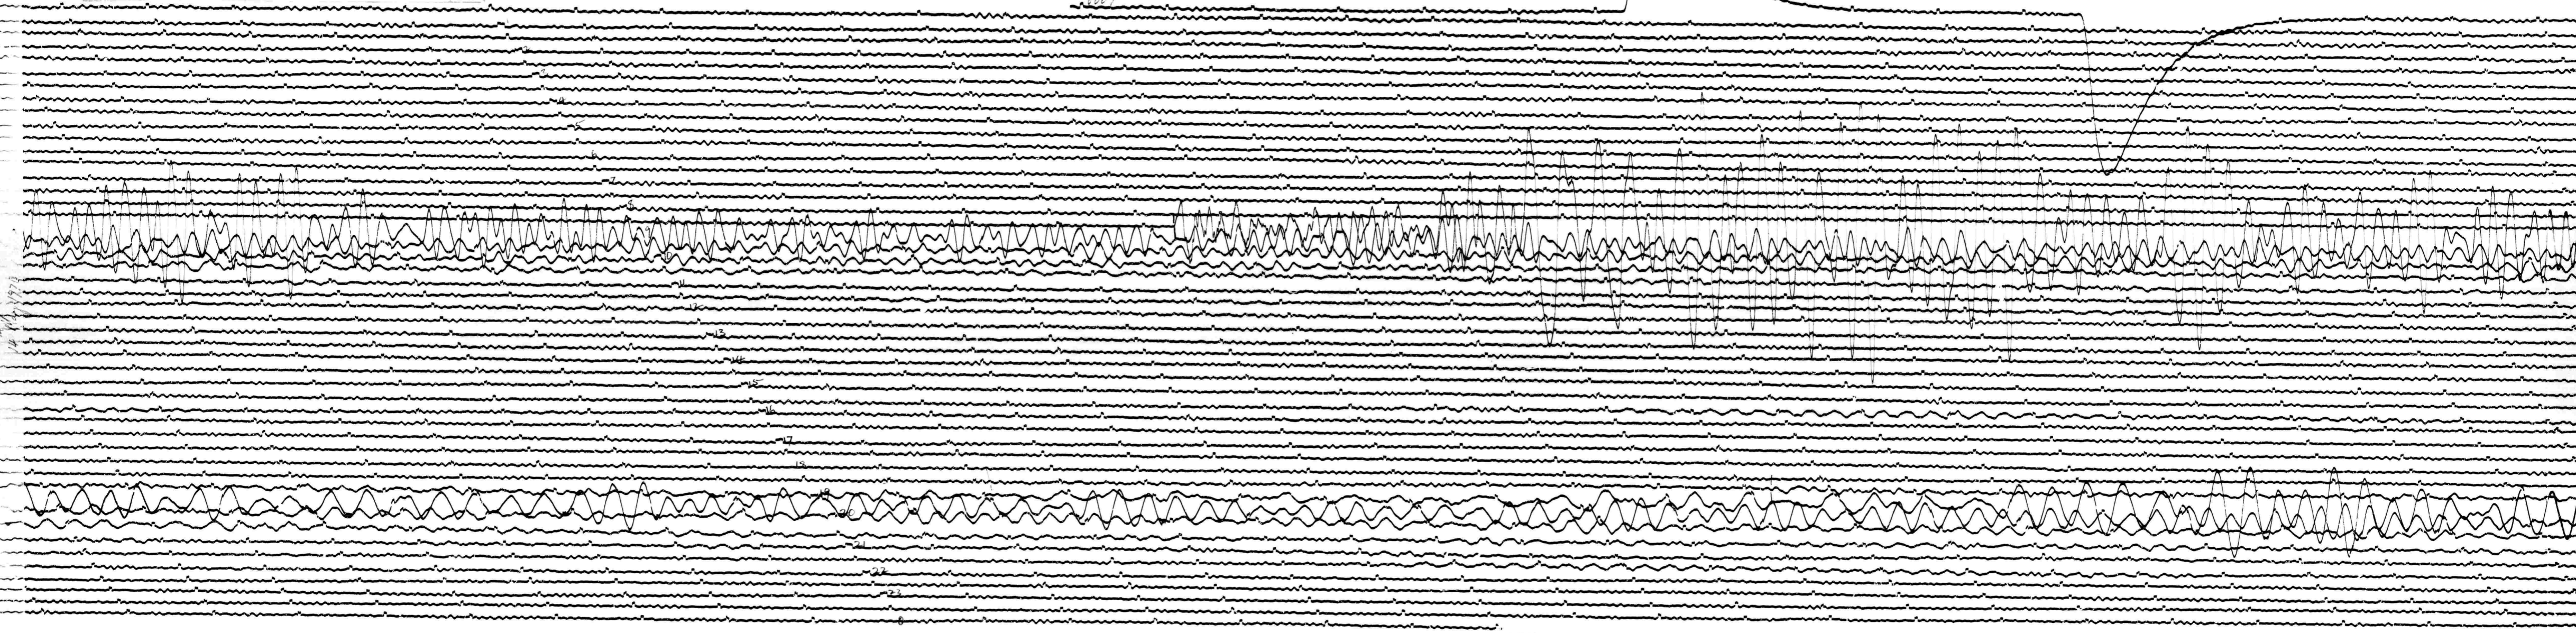

STATION HNK COMP 2 MAC 1500 CONSID 0.200.106 N/A  
TIME ON 14-5-70 TIME ON 0007 CORR + 50 0 MS @ 2100 GMT  
DATE OFF 15-5-70 TIME OFF 0007 CORR + 40 0 MS @ 2100 GMT  
10 15 18 100

↑  
GPNV INT  
4P

0007

MAY 12 1970

MAY 14 1970

MAY 15 1970

0007