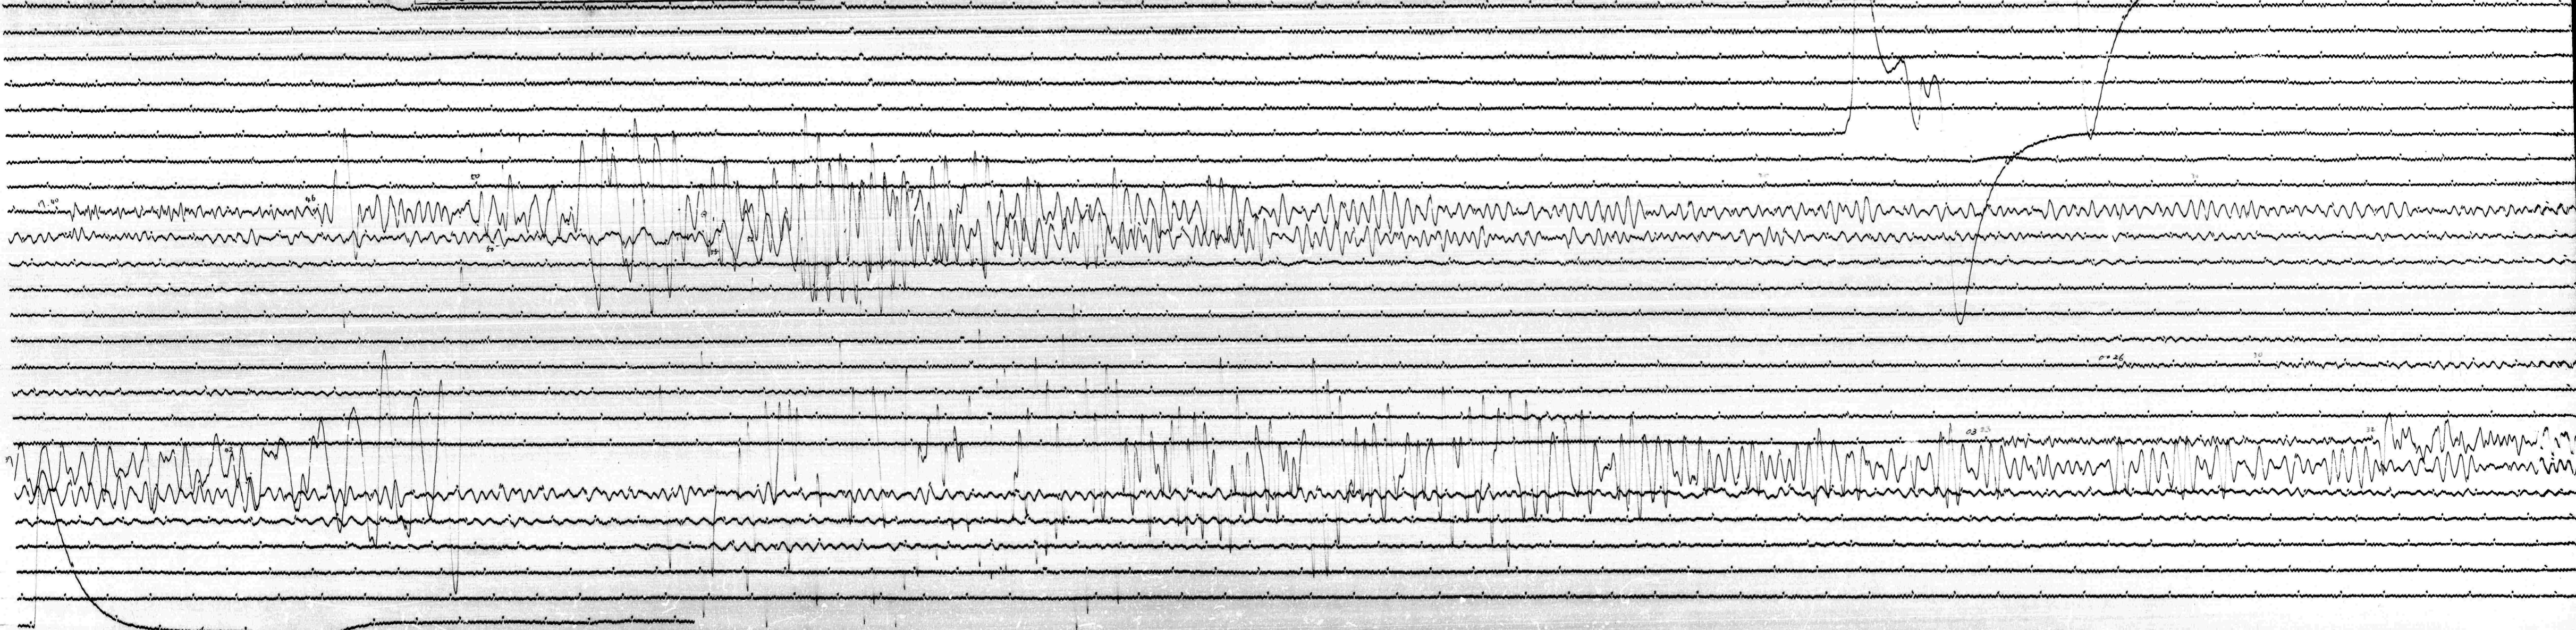

14 MAY 1970

STATION MAT COMP N MAG 2.000 CAL CUR 0.10 G 0.028 N/A
DATE ON 5-14-70 TIME ON 00 21 CORR -20/e MS @ 02.00 GMT
DATE OFF 5-15-70 TIME OFF 00 51 CORR -20/e MS @ 02.00 GMT
To 15Tg 100 Remarks:

↑
GND INT.
N

15 MAY 1970
MAT
LJ-44