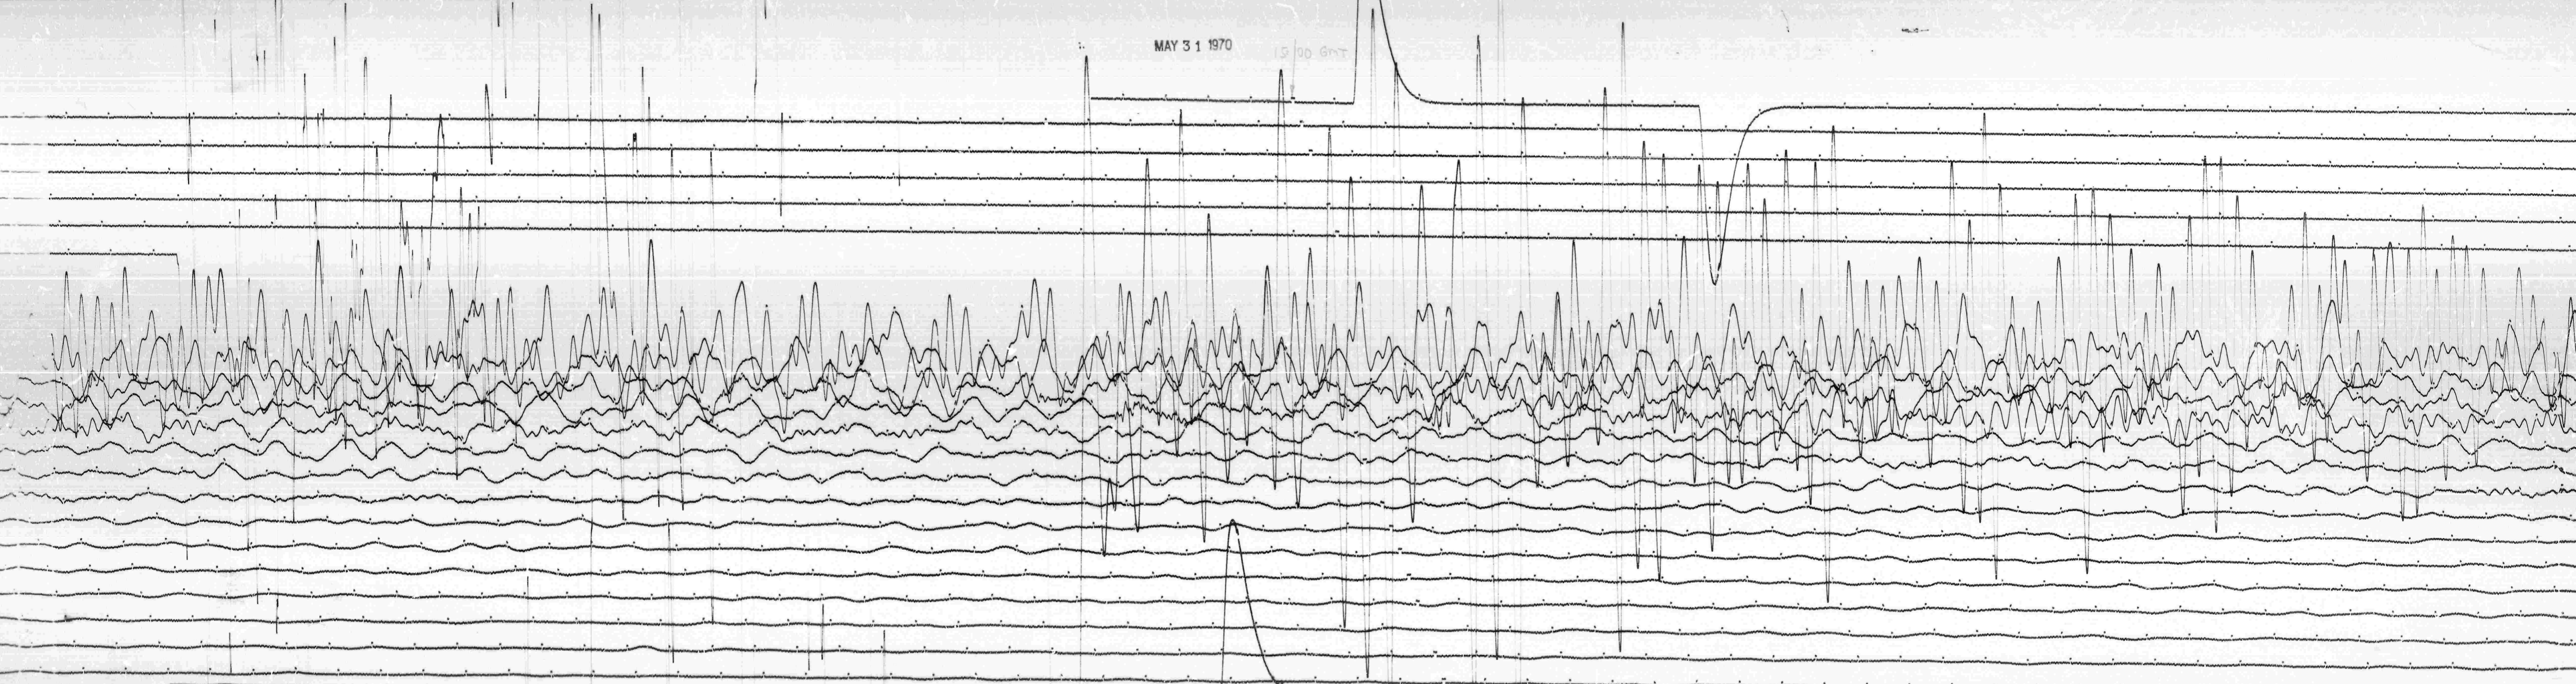

MAY 31 1970

15 00 GMT

JUN - 1 1970

15 00 GMT

STATION	COMP	MAG	CAL CUR	G	NVA
100	100	100	100	100	100
TIME ON	TIME ON	CORR	MS @	15 01	GMT
TIME OFF	TIME OFF	CORR	MS @	15 04	GMT
Remarks:					

WES

END MOT