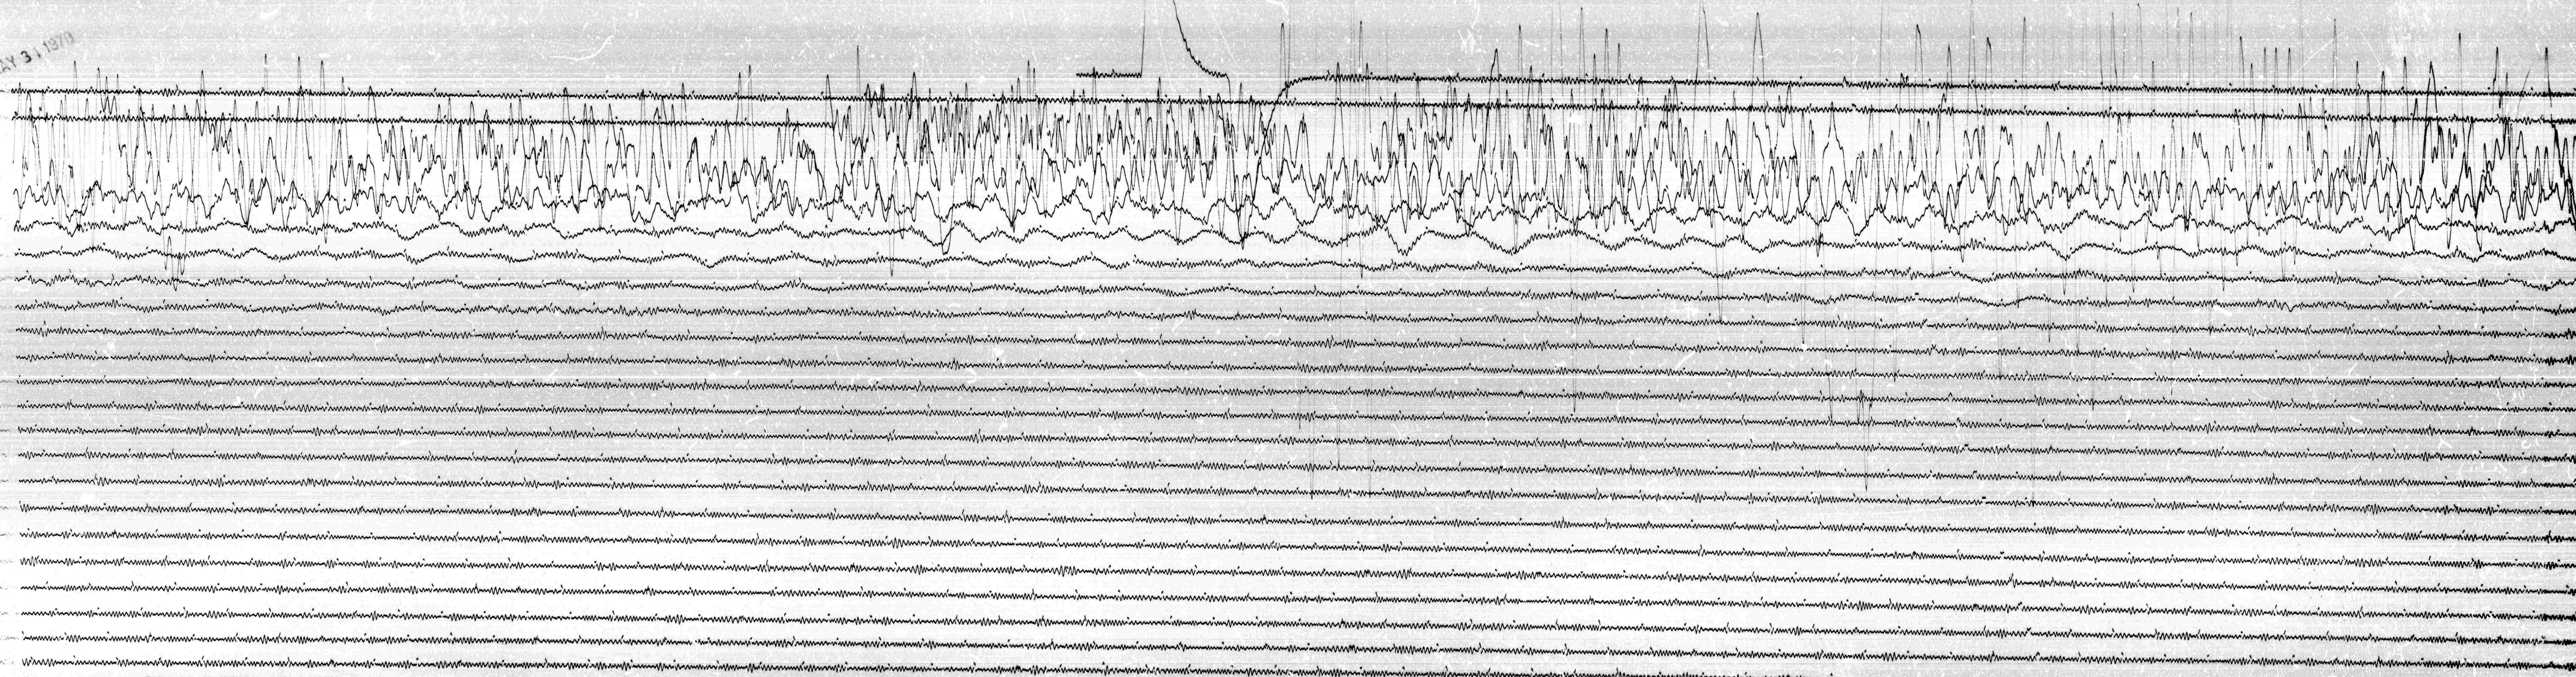

MAY 31 1970

JUN 1 1970

STATION KLP CAMP NS 750 CAL CUR 0.4 6 0.027 N/A
 DATE ON 5-31-70 1843 +200 0 1839 GMT
 DATE OFF 6-01-70 1755 +160 0 1753 GMT
 To 15 Tg 100 Remarks:

↑
 SAND MOT.
 ↓
 N