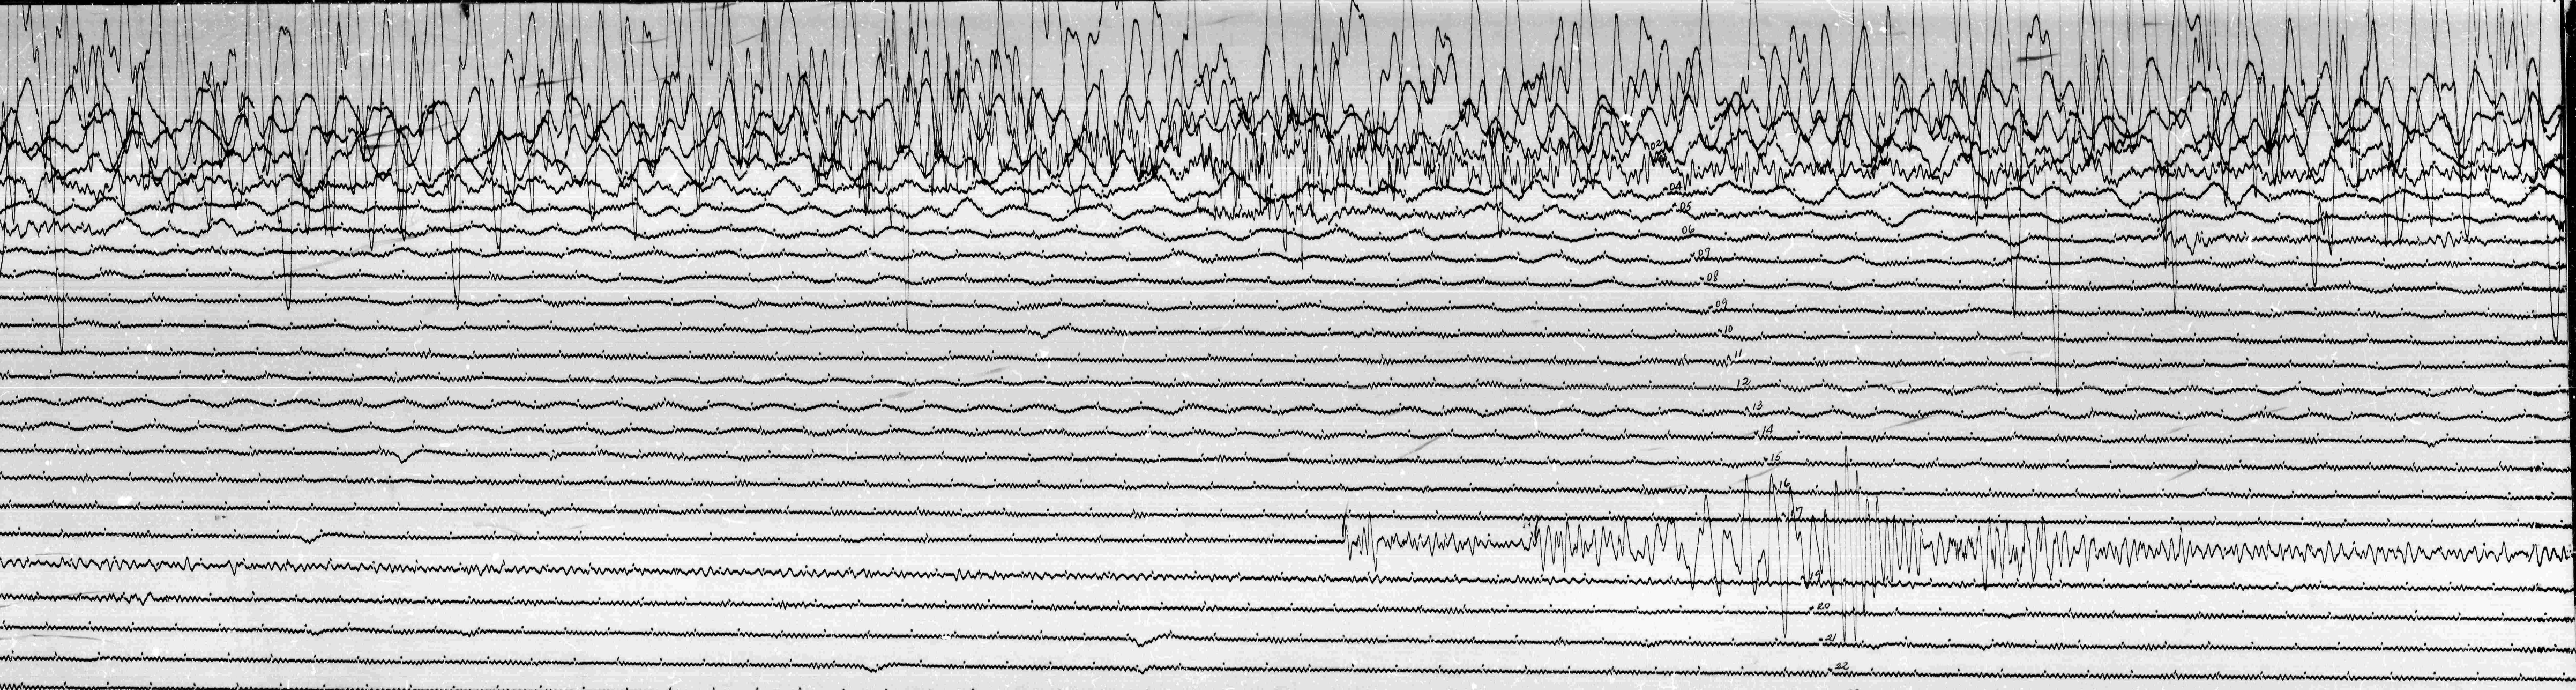

1961 MAY 13

1 JUN 1971

02
04
05
06
07
08
09
10
11
12
13
14
15
16
17
19
20
21
22
23

STATION ARE COMPLE MAG 1500 CAL CUR 0.2 G 0.105 N/A
 DATE ON 05 31 70 TIME ON 22 09 CORR 0 1 - MS @ 22 05 GMT
 DATE OFF 06 01 70 TIME OFF 23 20 CORR -440 10 MS @ 23 20 GMT
 Tg 15.0 Tg 100.0 Remarks: