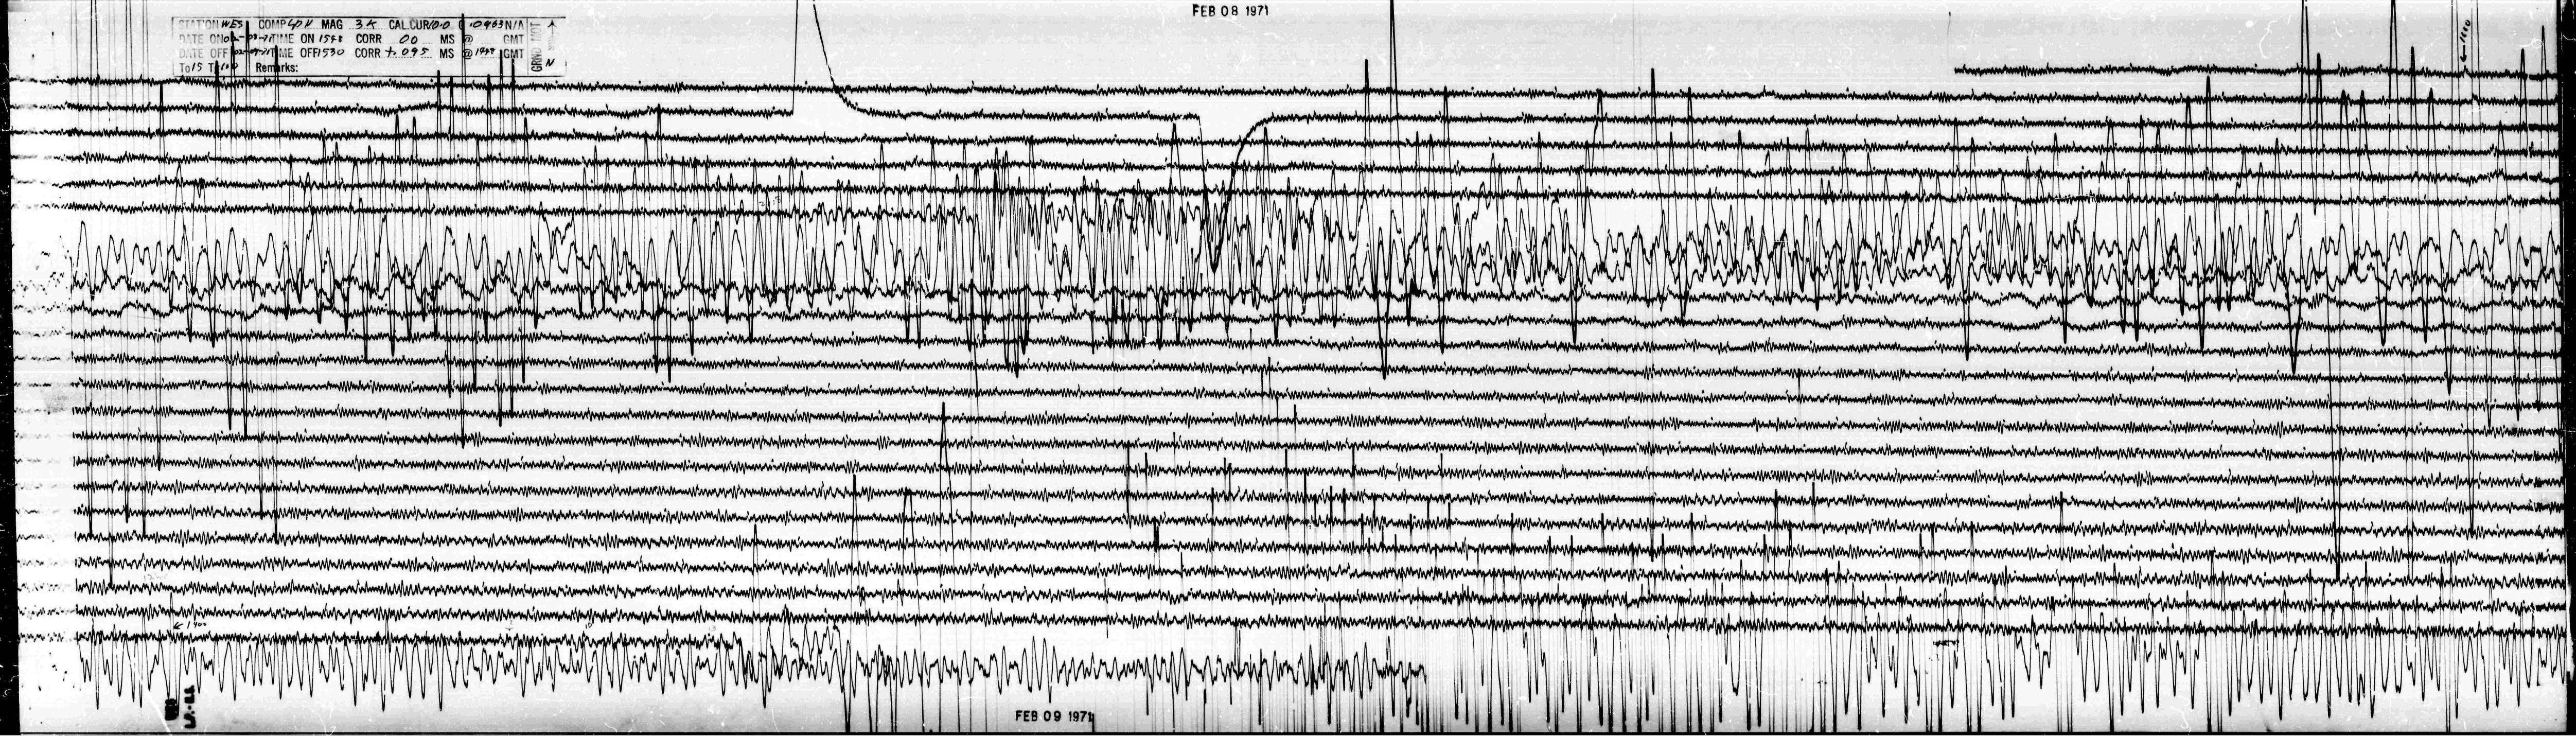

FEB 08 1971

STATION WES COMP 421 MAG 3.5 CAL CUR 0.0 0.963 N/A  
 DATE ON 02-07-71 TIME ON 1548 CORR 0.0 MS @ GMT  
 DATE OFF 02-07-71 TIME OFF 1530 CORR +.095 MS @ 1988 GMT  
 To/S T 1/0 Remarks:

GRAND TROT ↑  
N