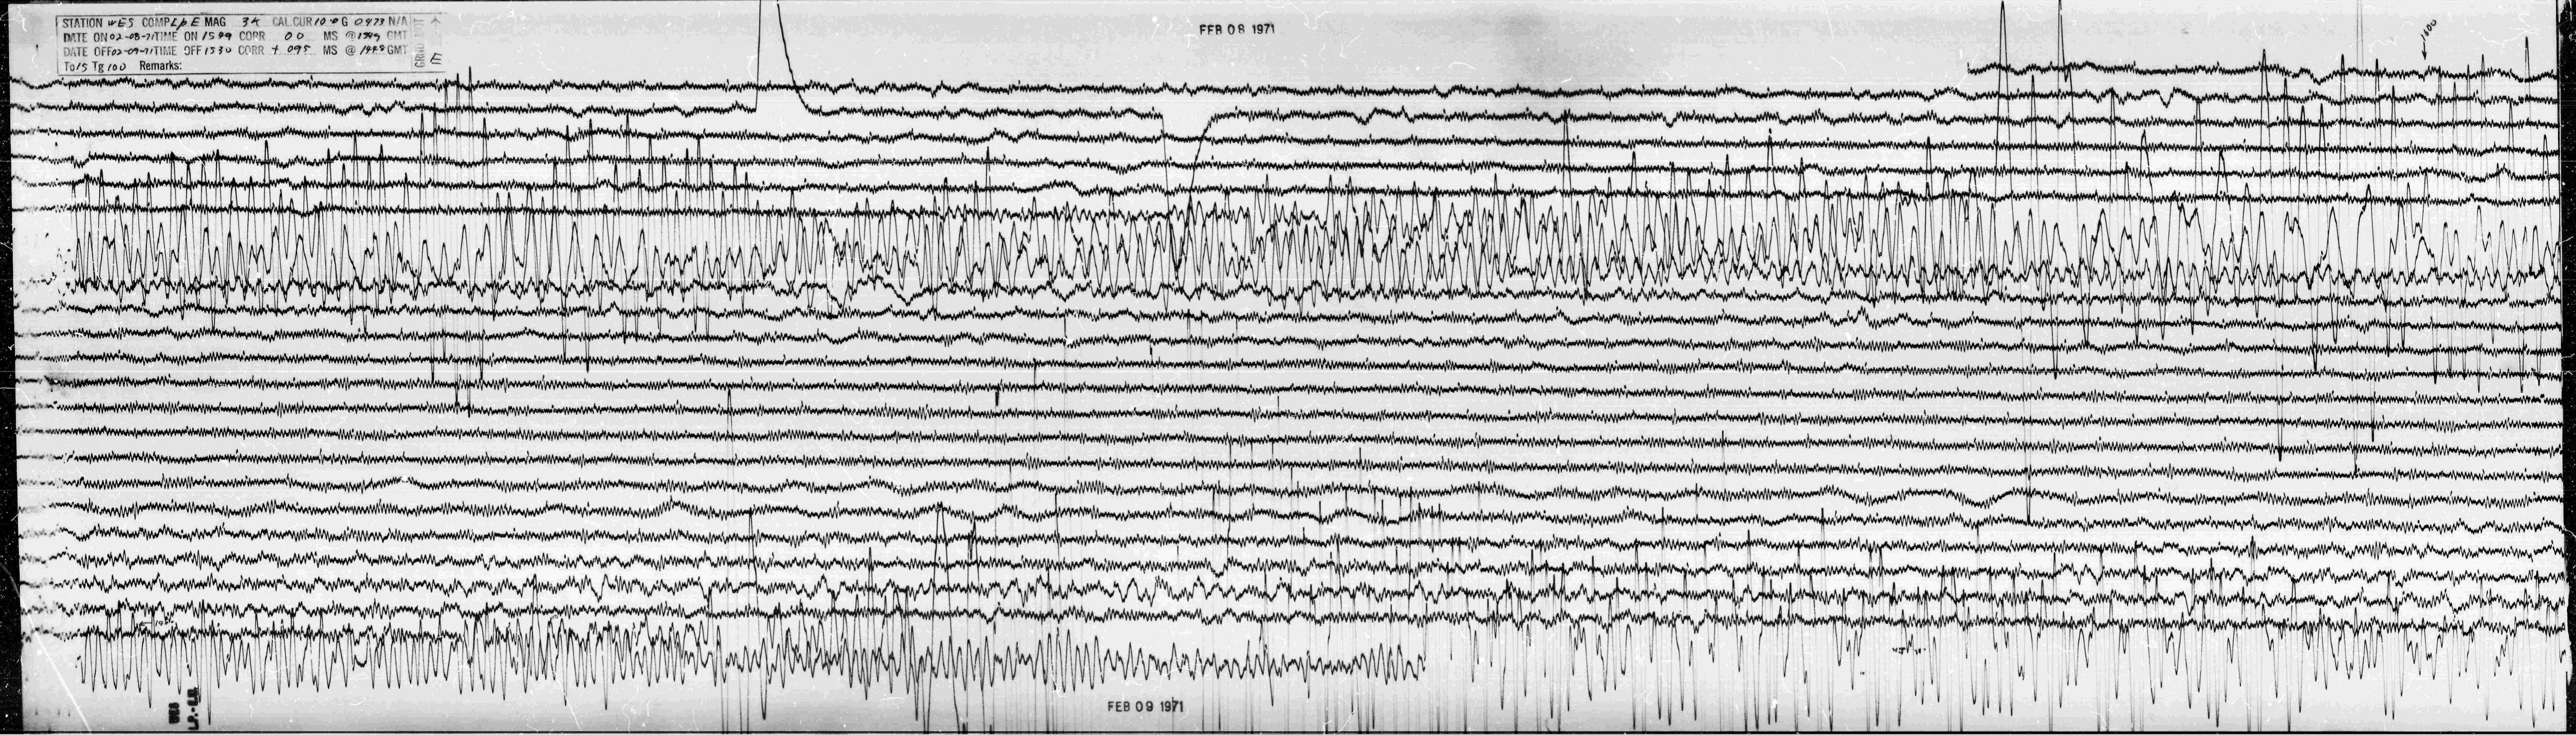

STATION WES COMPLETE MAG 34 CAL CUR 10.0 G 0973 N/A  
DATE ON 02-08-71 TIME ON 1539 CORR 00 MS @ 199 GMT  
DATE OFF 02-09-71 TIME OFF 1530 CORR +095 MS @ 199 GMT  
To/S Tg 100 Remarks:

FEB 08 1971

GRIND DOT  
E