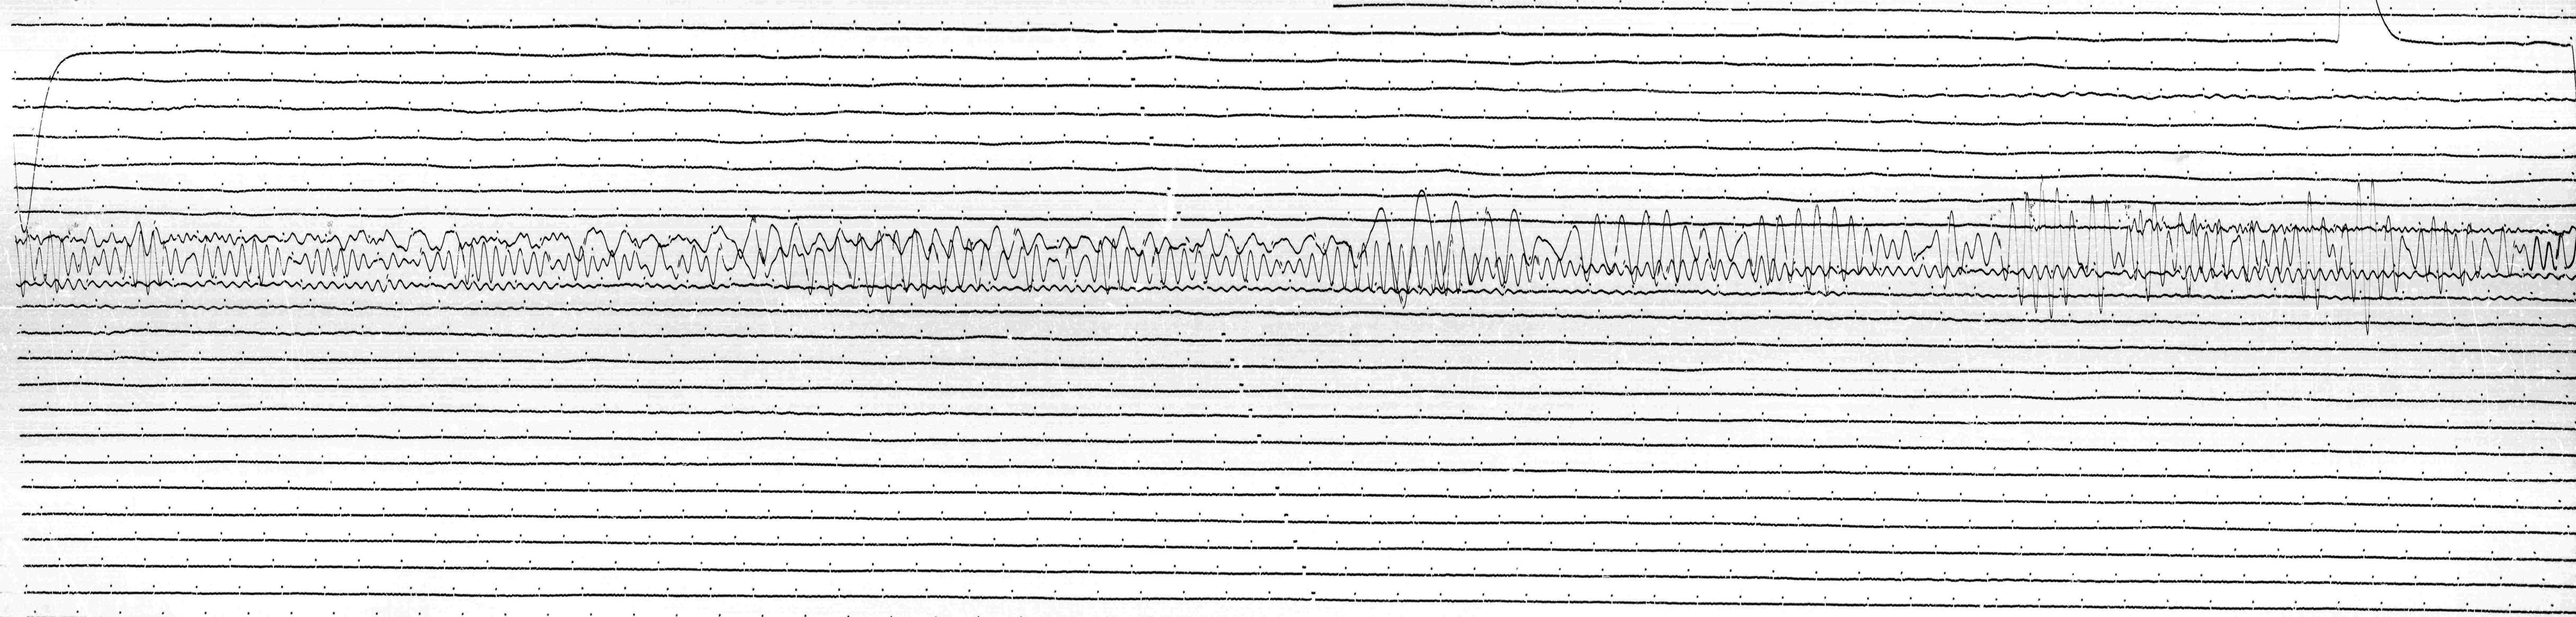

FEB 9 1971

STATION AAE COMP 2 MAG 1510 CAL CUR 0203 G 0.102 N/A
DATE ON 9/12/71 TIME ON 0606 CORR -140/0 M 0600 GMT
DATE OFF 10/12/71 TIME OFF 0603 CORR -150/0 MS @ 0600 GMT
To 15 To 88 Remarks: Sensitivity slightly changed